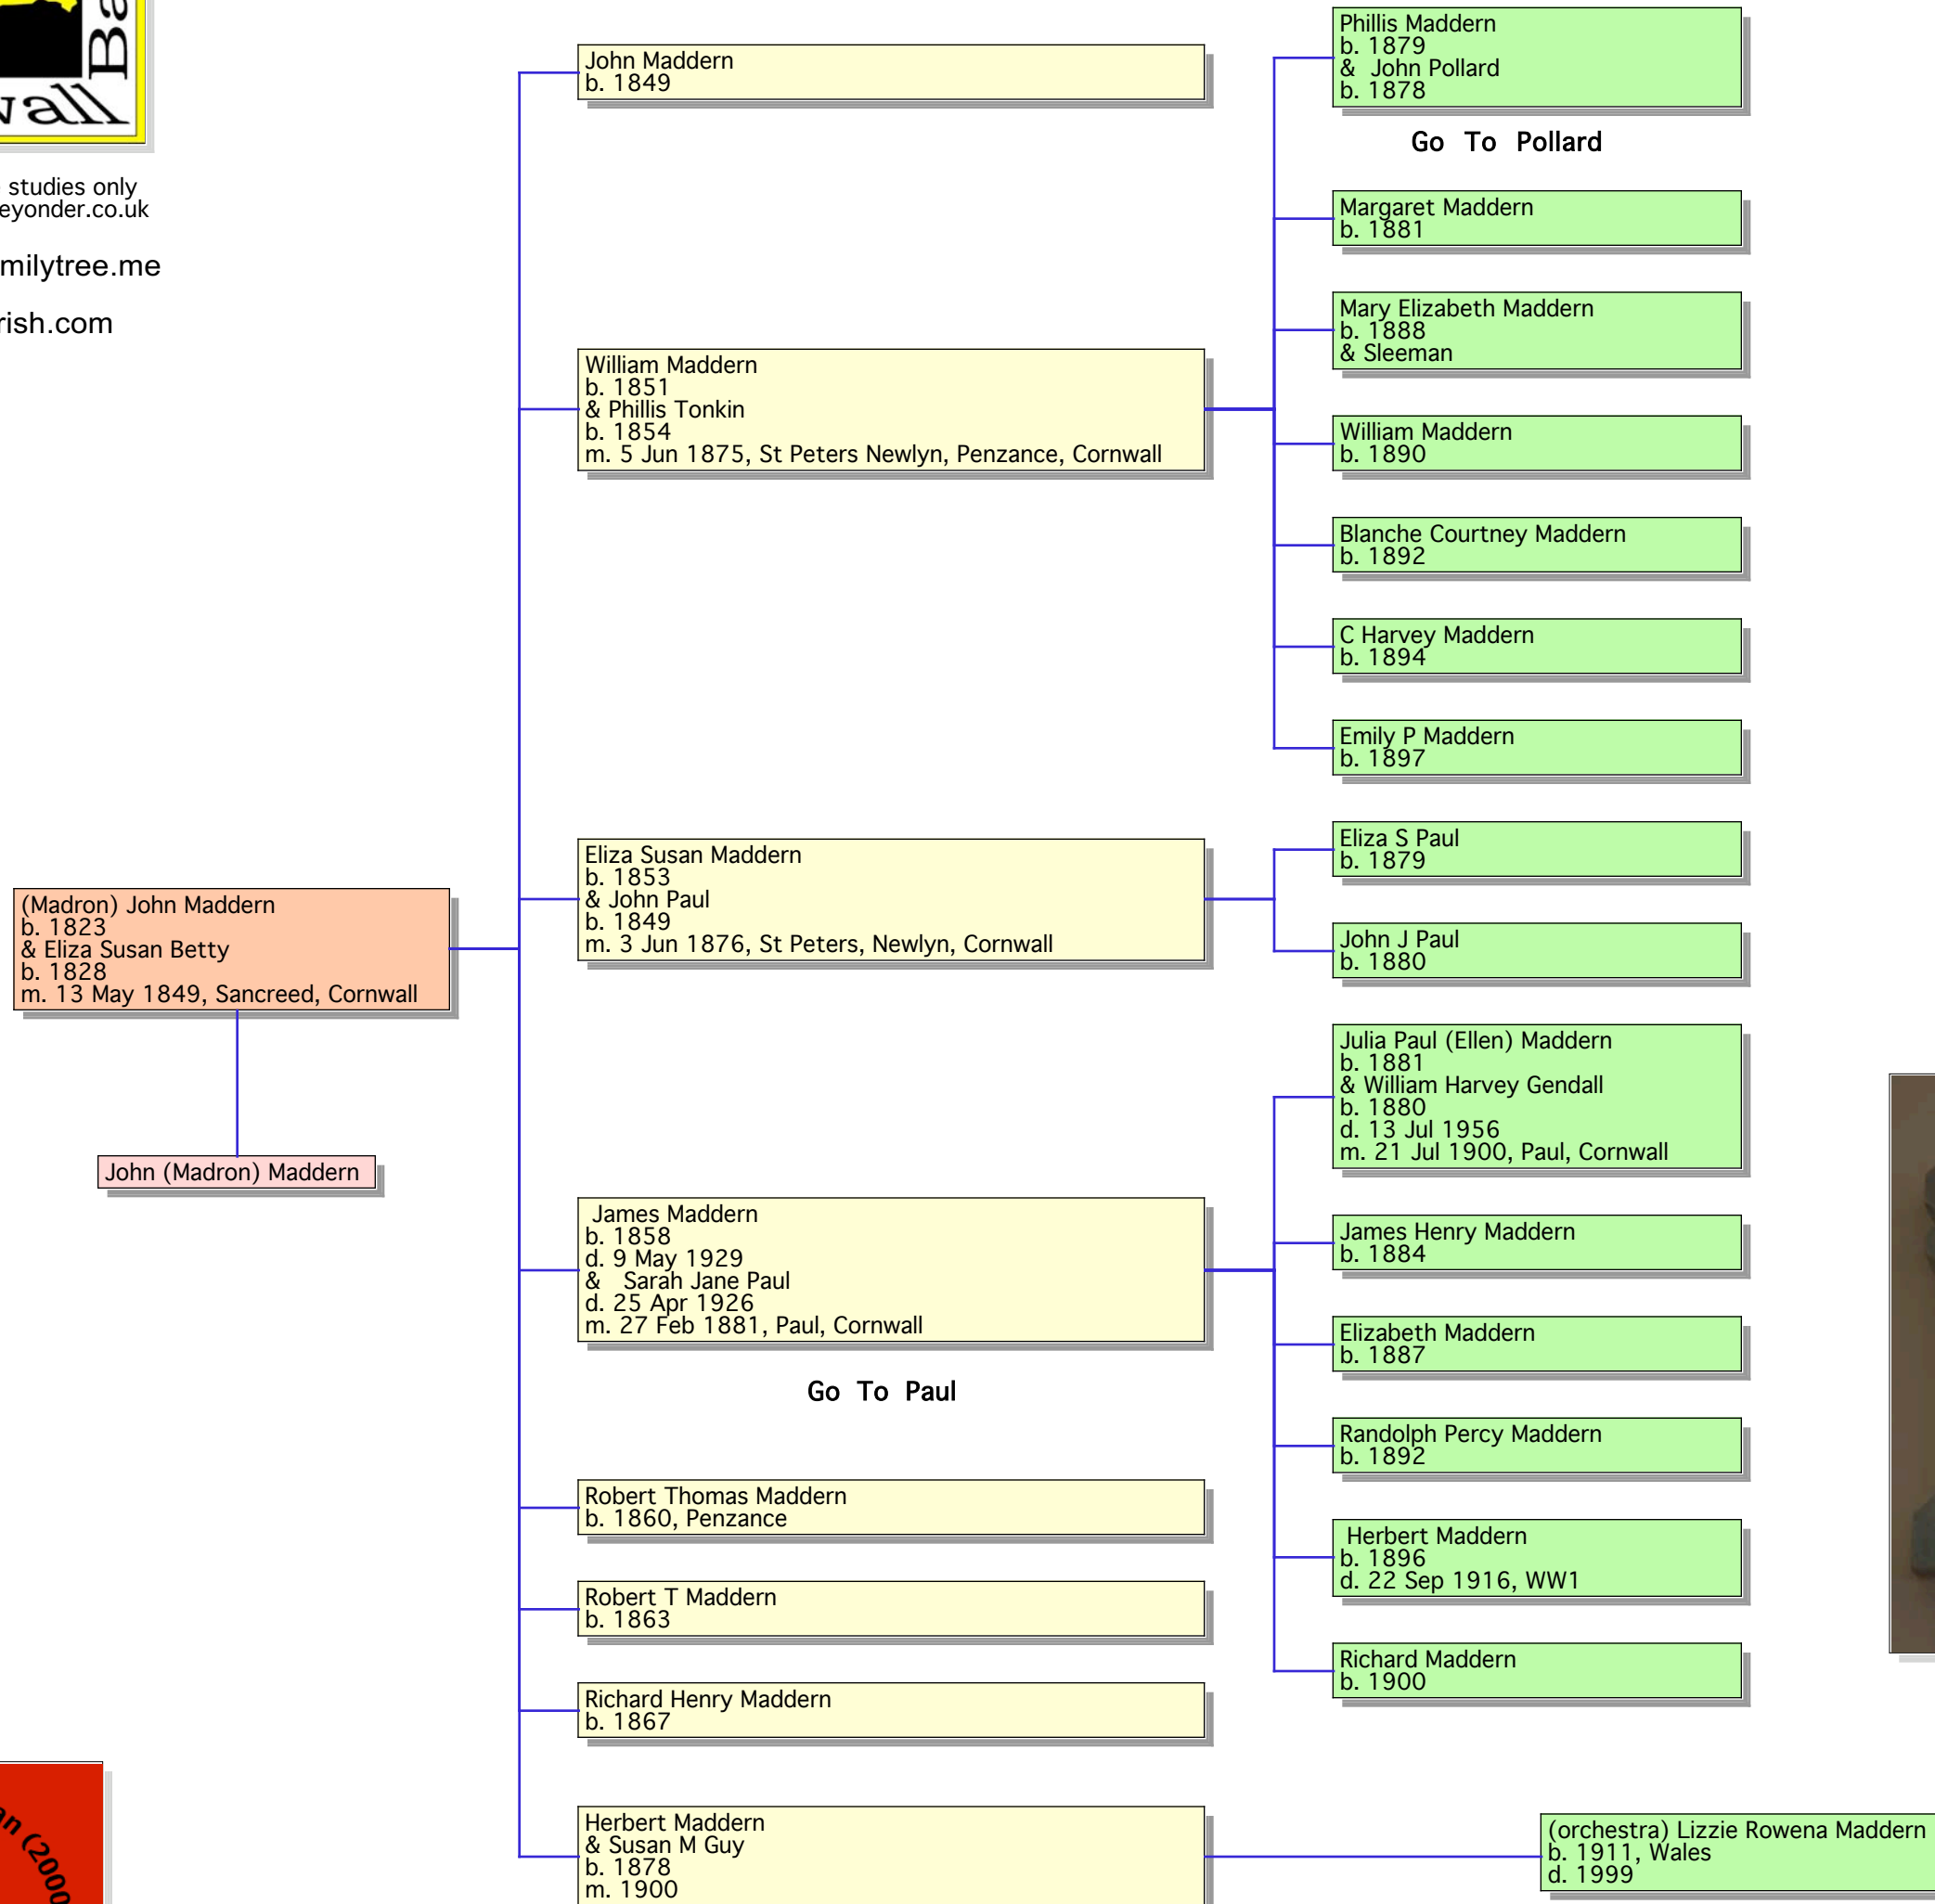

Maddern Line 2 Newlyn

Chart supplied for private studies only
Email: d.i.flaxman.info@blueyonder.co.uk

<http://www.barnesfamilytree.me>

www.penzanceparish.com

Rowena Maddern was a Member of the Penzance Orcestral Society