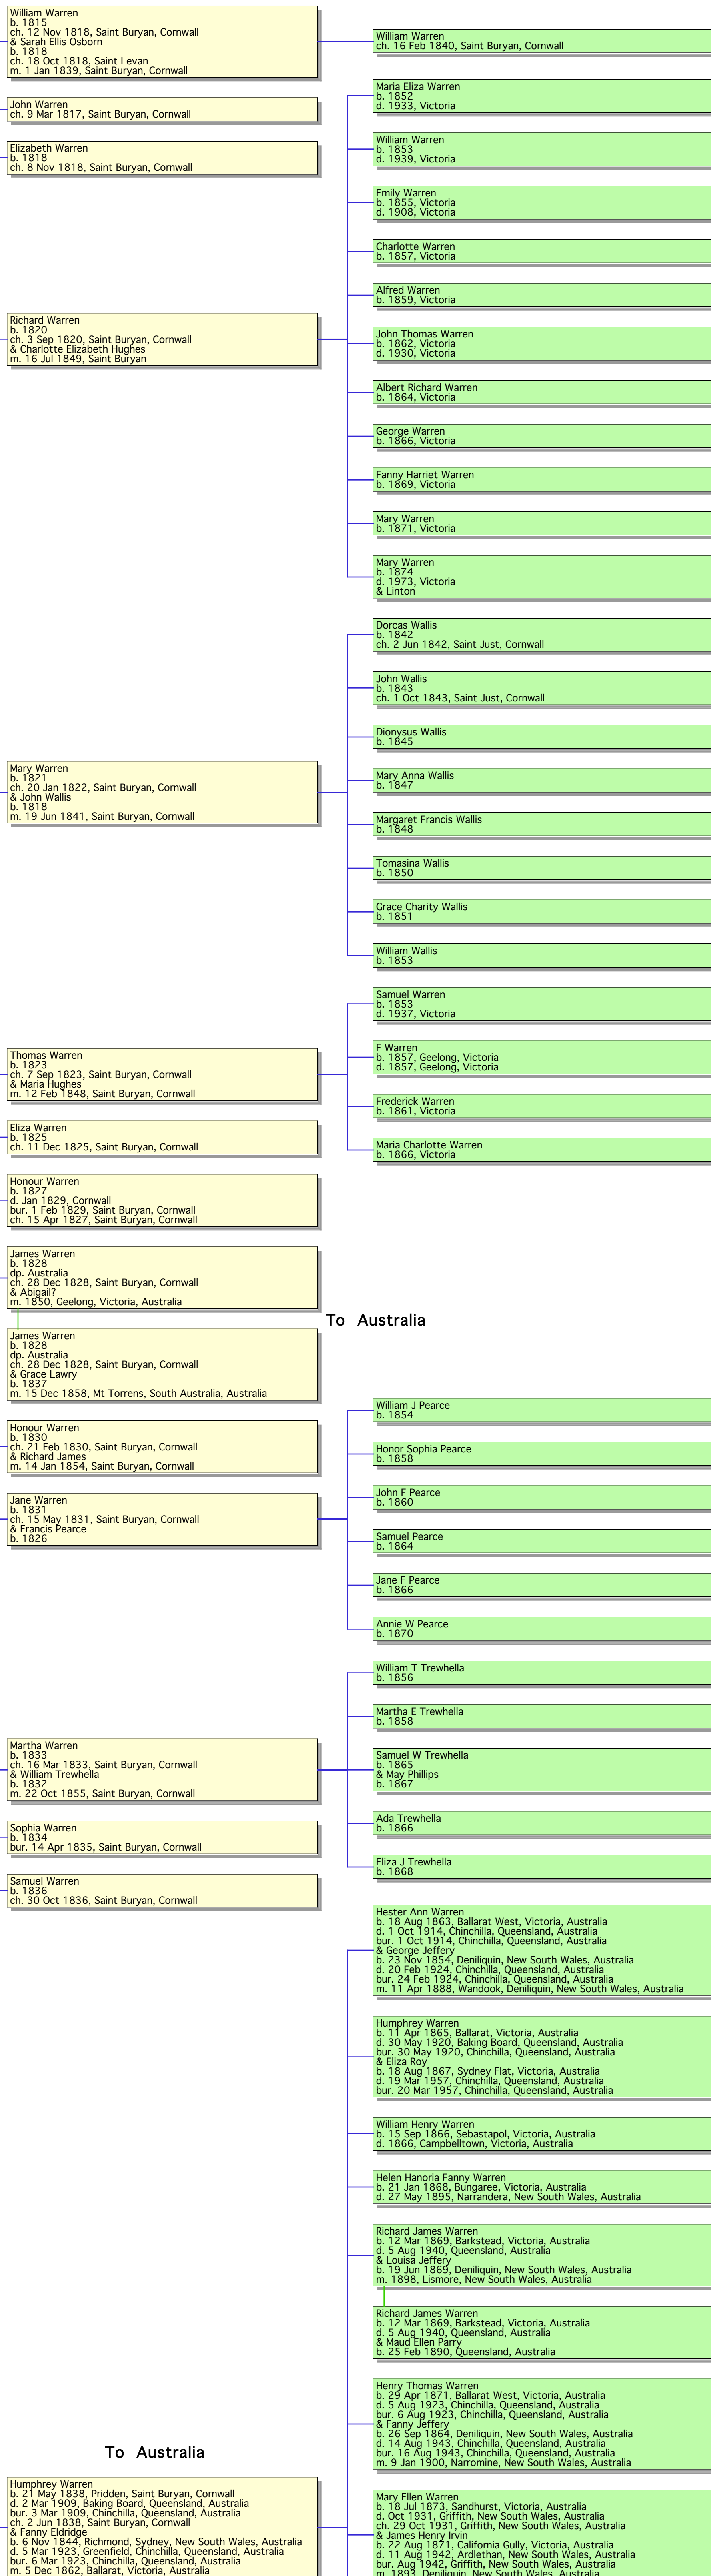

http://www.barnesfamilytree.me

www.penzanceparish.com

To Australia

To Australia