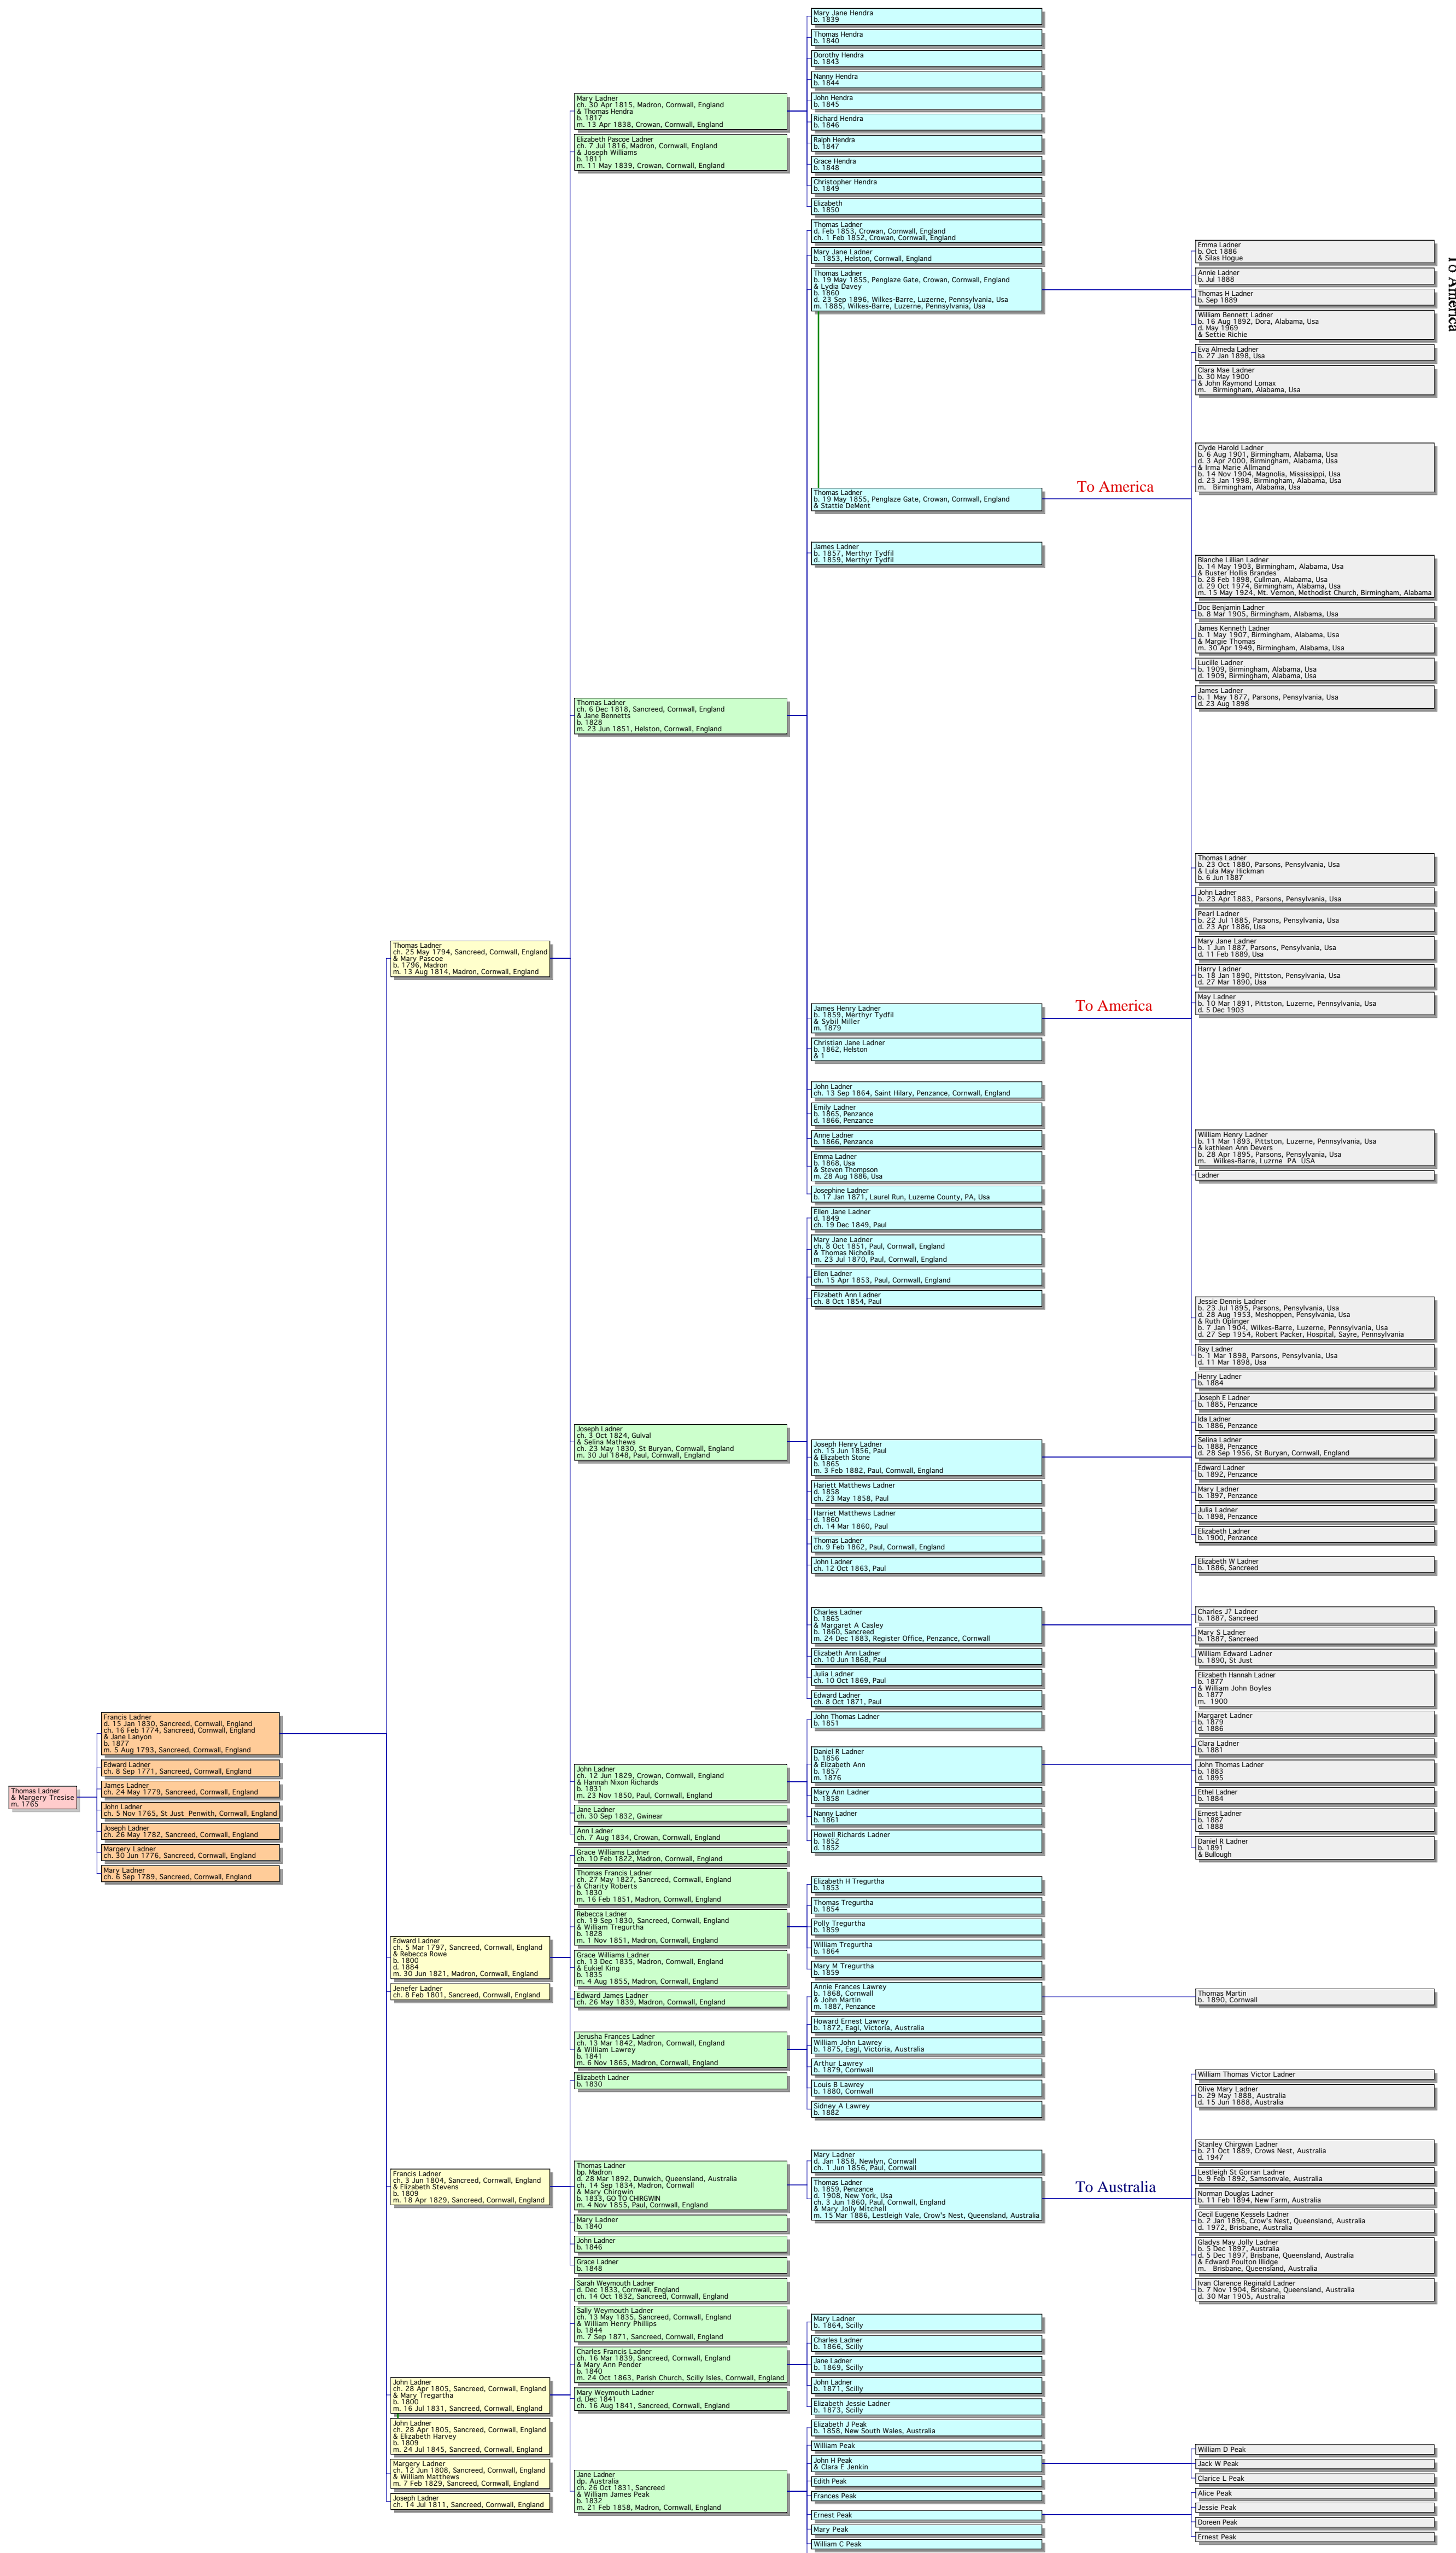

http://www.barnesfamilytree.me

www.penzanceparish.com

Ladner Families From Cornwall with Links to USA & Australia

Chart supplied for private studies only

Created & Update by: D & I Flaxman

© August, 2002

E M A I L d . i . f l a x m a n . i n f o @ b l u e y o n d e r . c o . u k

This information is provided for personal use ONLY. No profit should ever be gained by the use of this information!