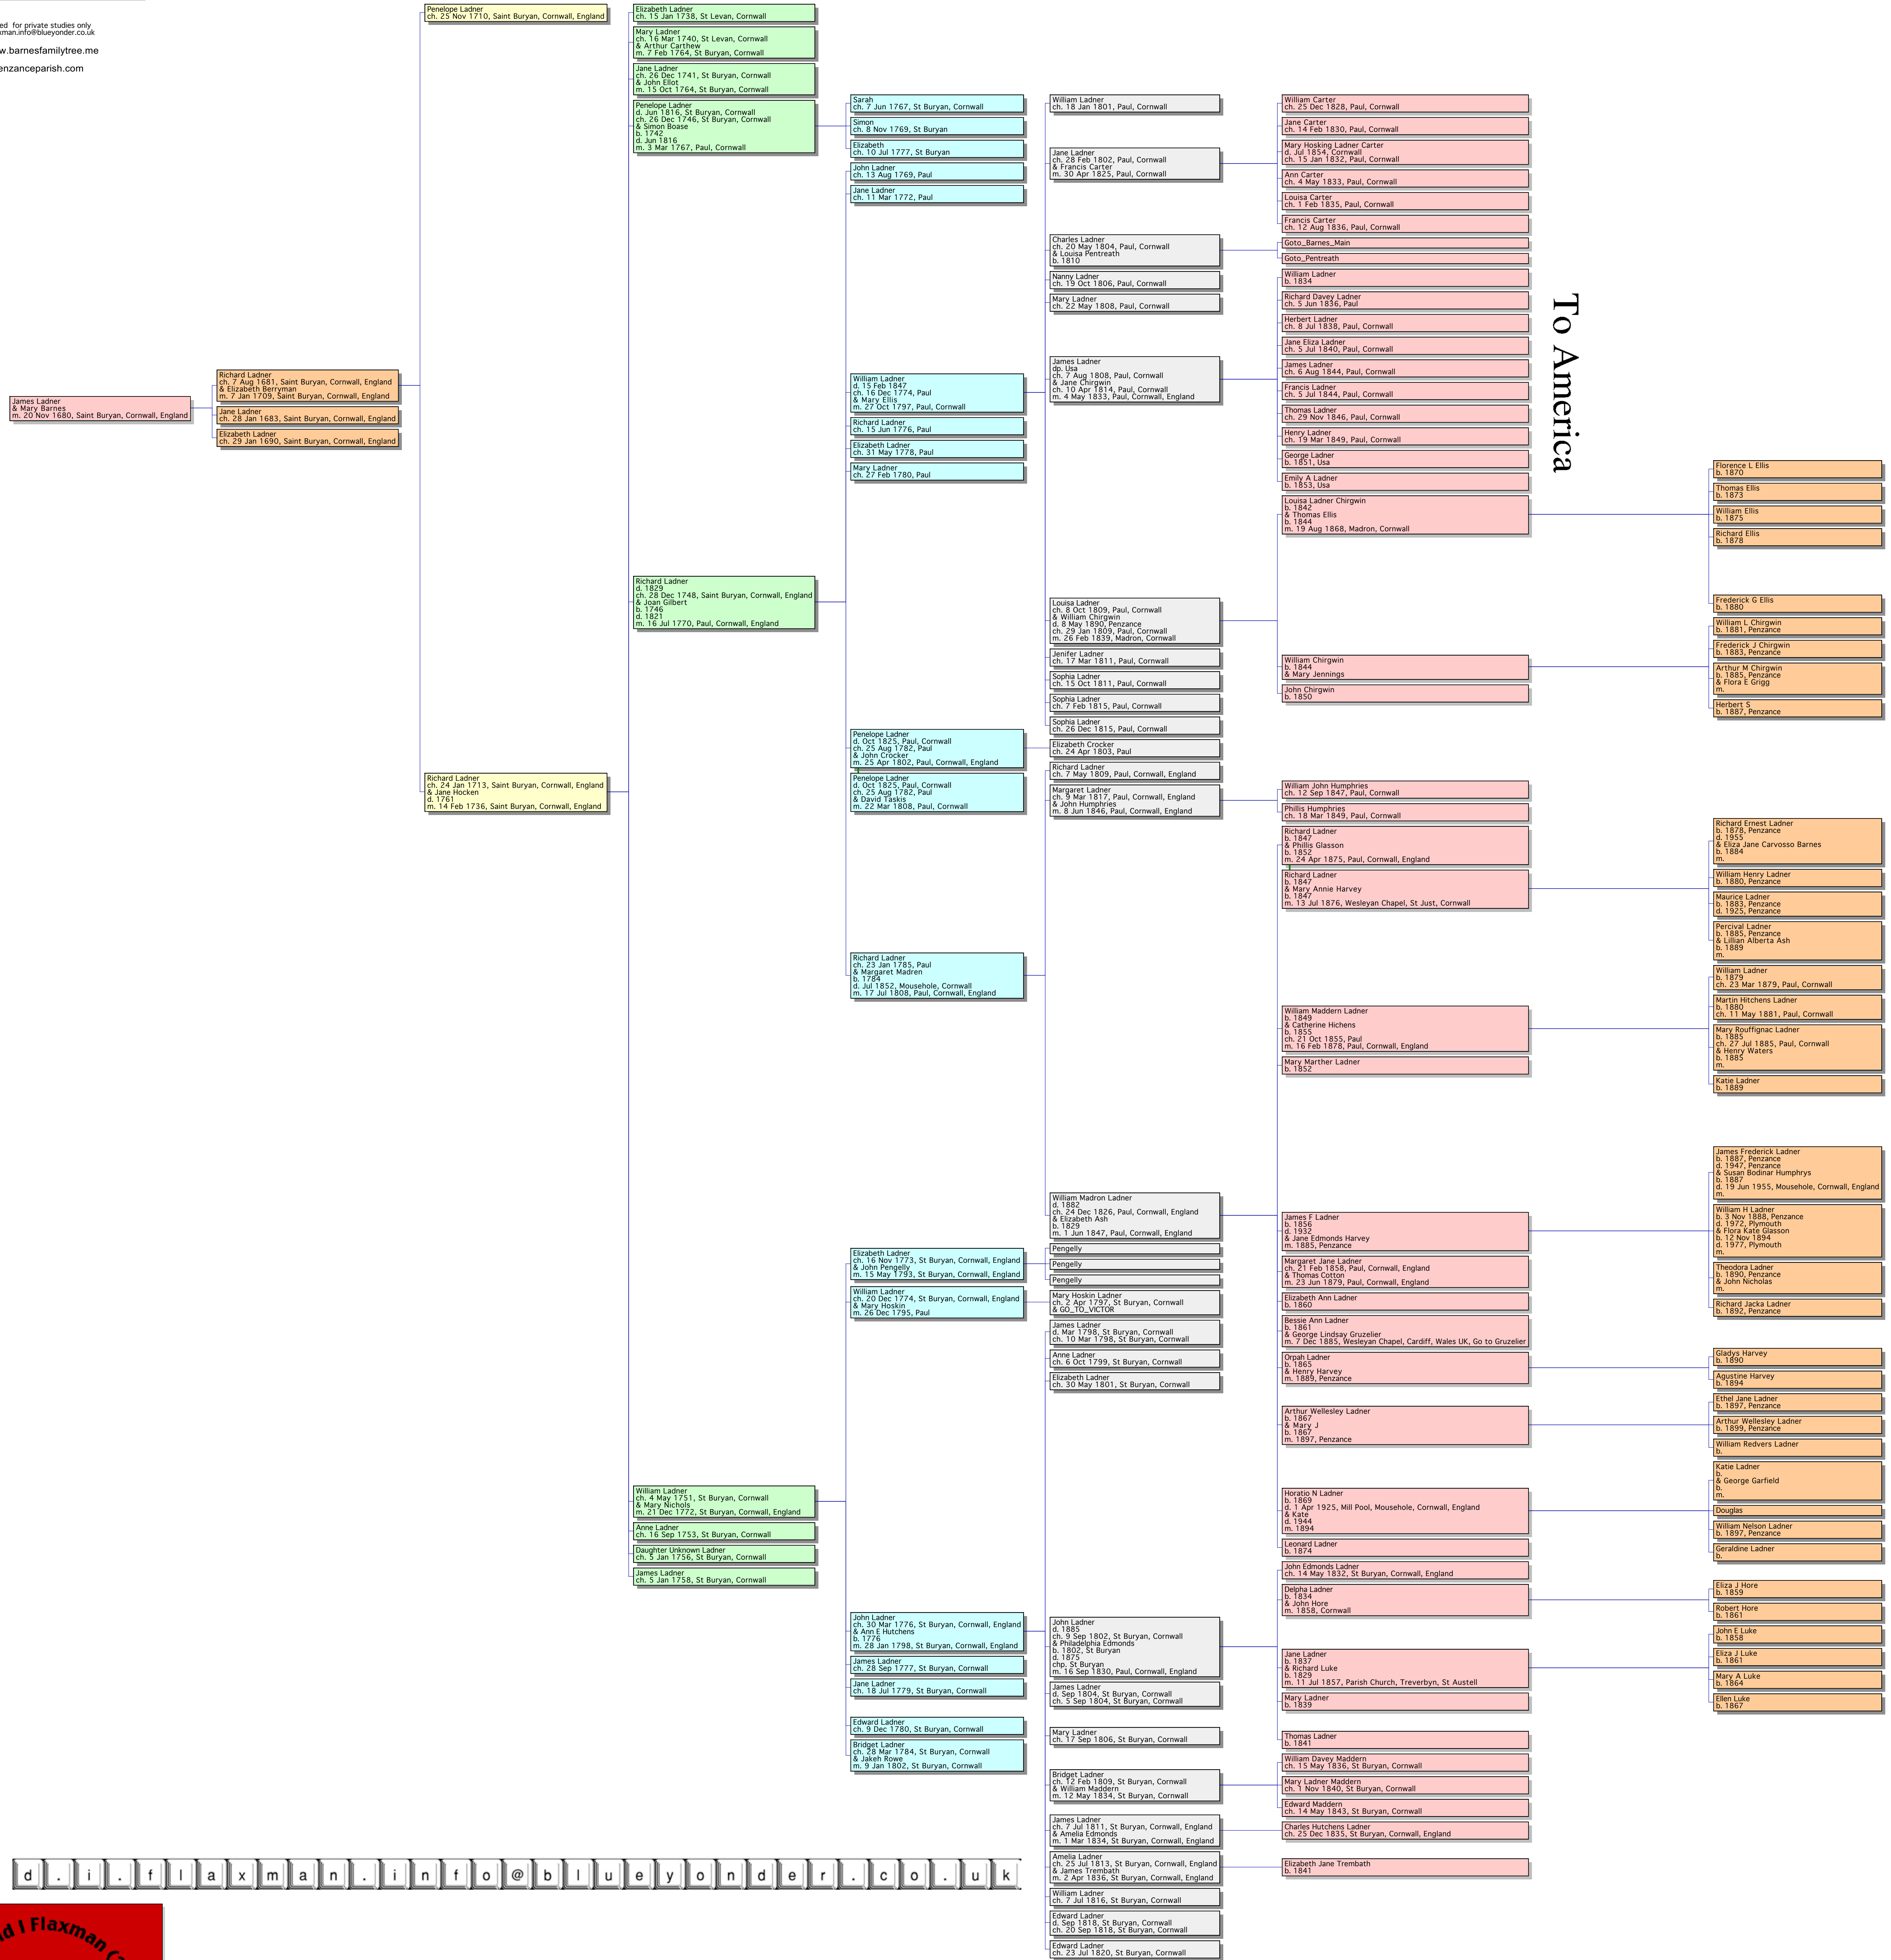

Ladner-Barnes family from Cornwall

Chart supplied for private studies only

To America

E M A I L d . i . f l a x m a n . i n f o @ b l u e y o n d e r . c o . u k

Created & Update by: D & I Flaxman

© August, 2002

This information is provided for personal use ONLY. No profit should ever be gained by the use of this information!