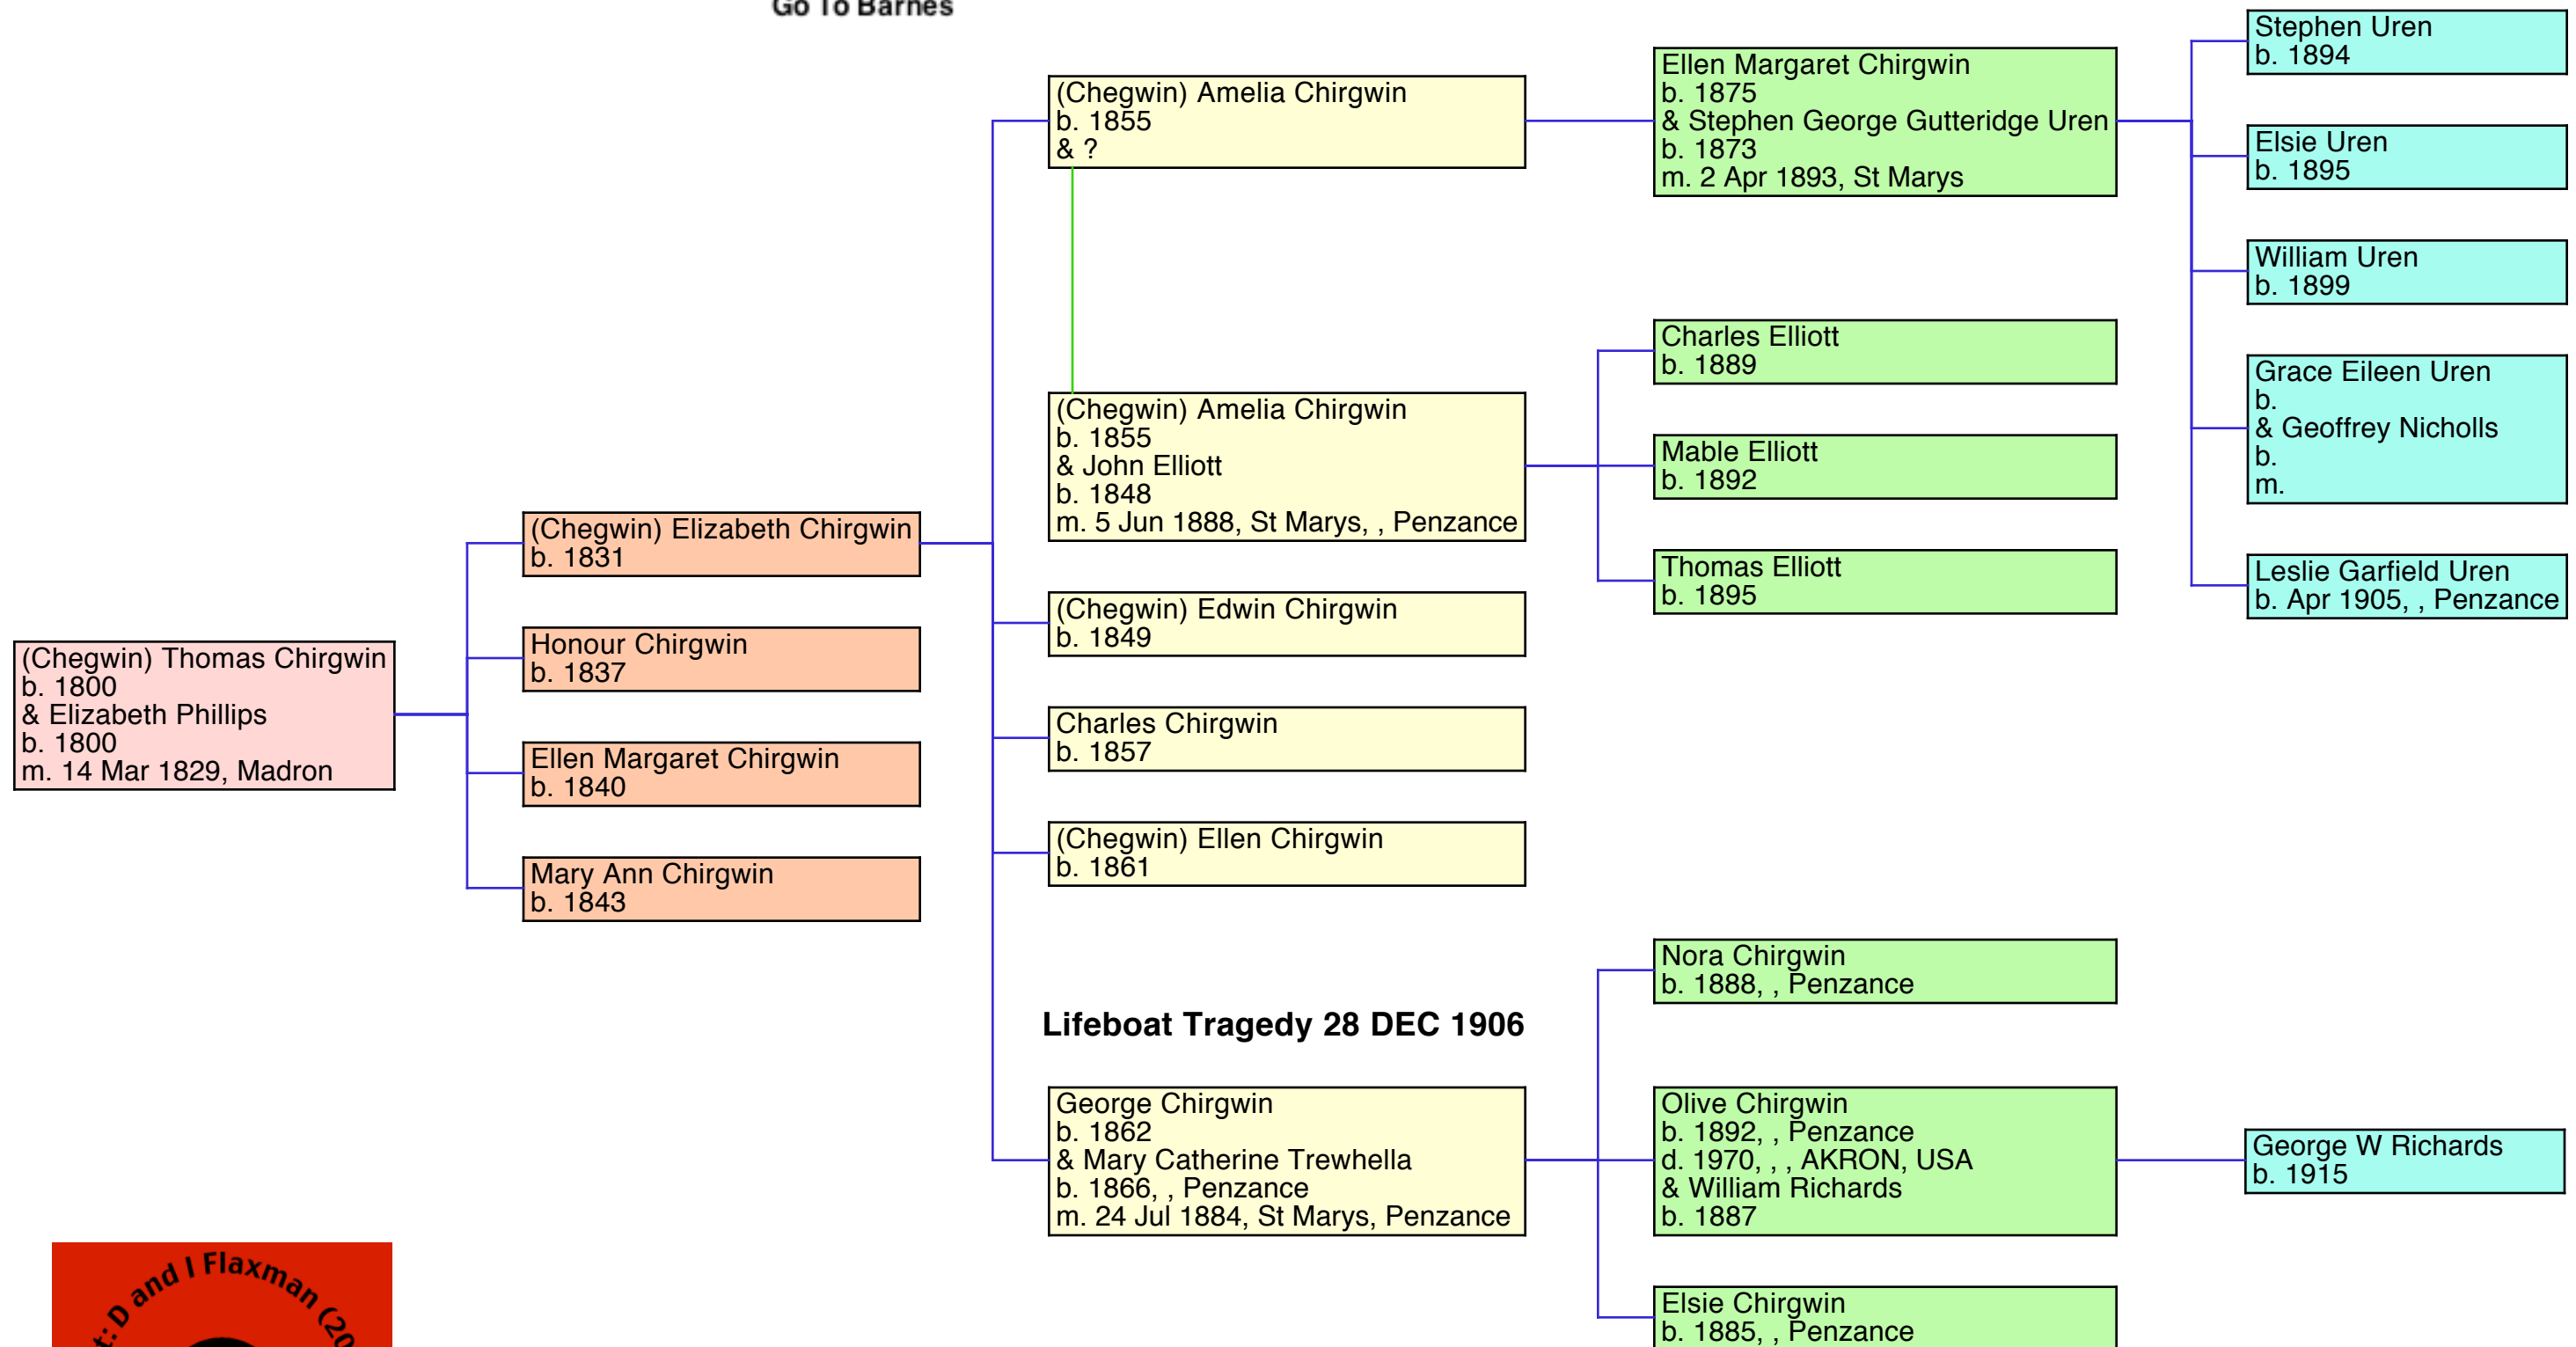

Chirgwin Penzance Parish

Chart supplied for private studies only
 Email: d.i.flaxman.info@blueyonder.co.uk
<http://www.barnesfamilytree.me>
www.chirgwin.info

Go To Barnes

This information is provided for personal use ONLY. No profit should ever be gained by the use of this information!