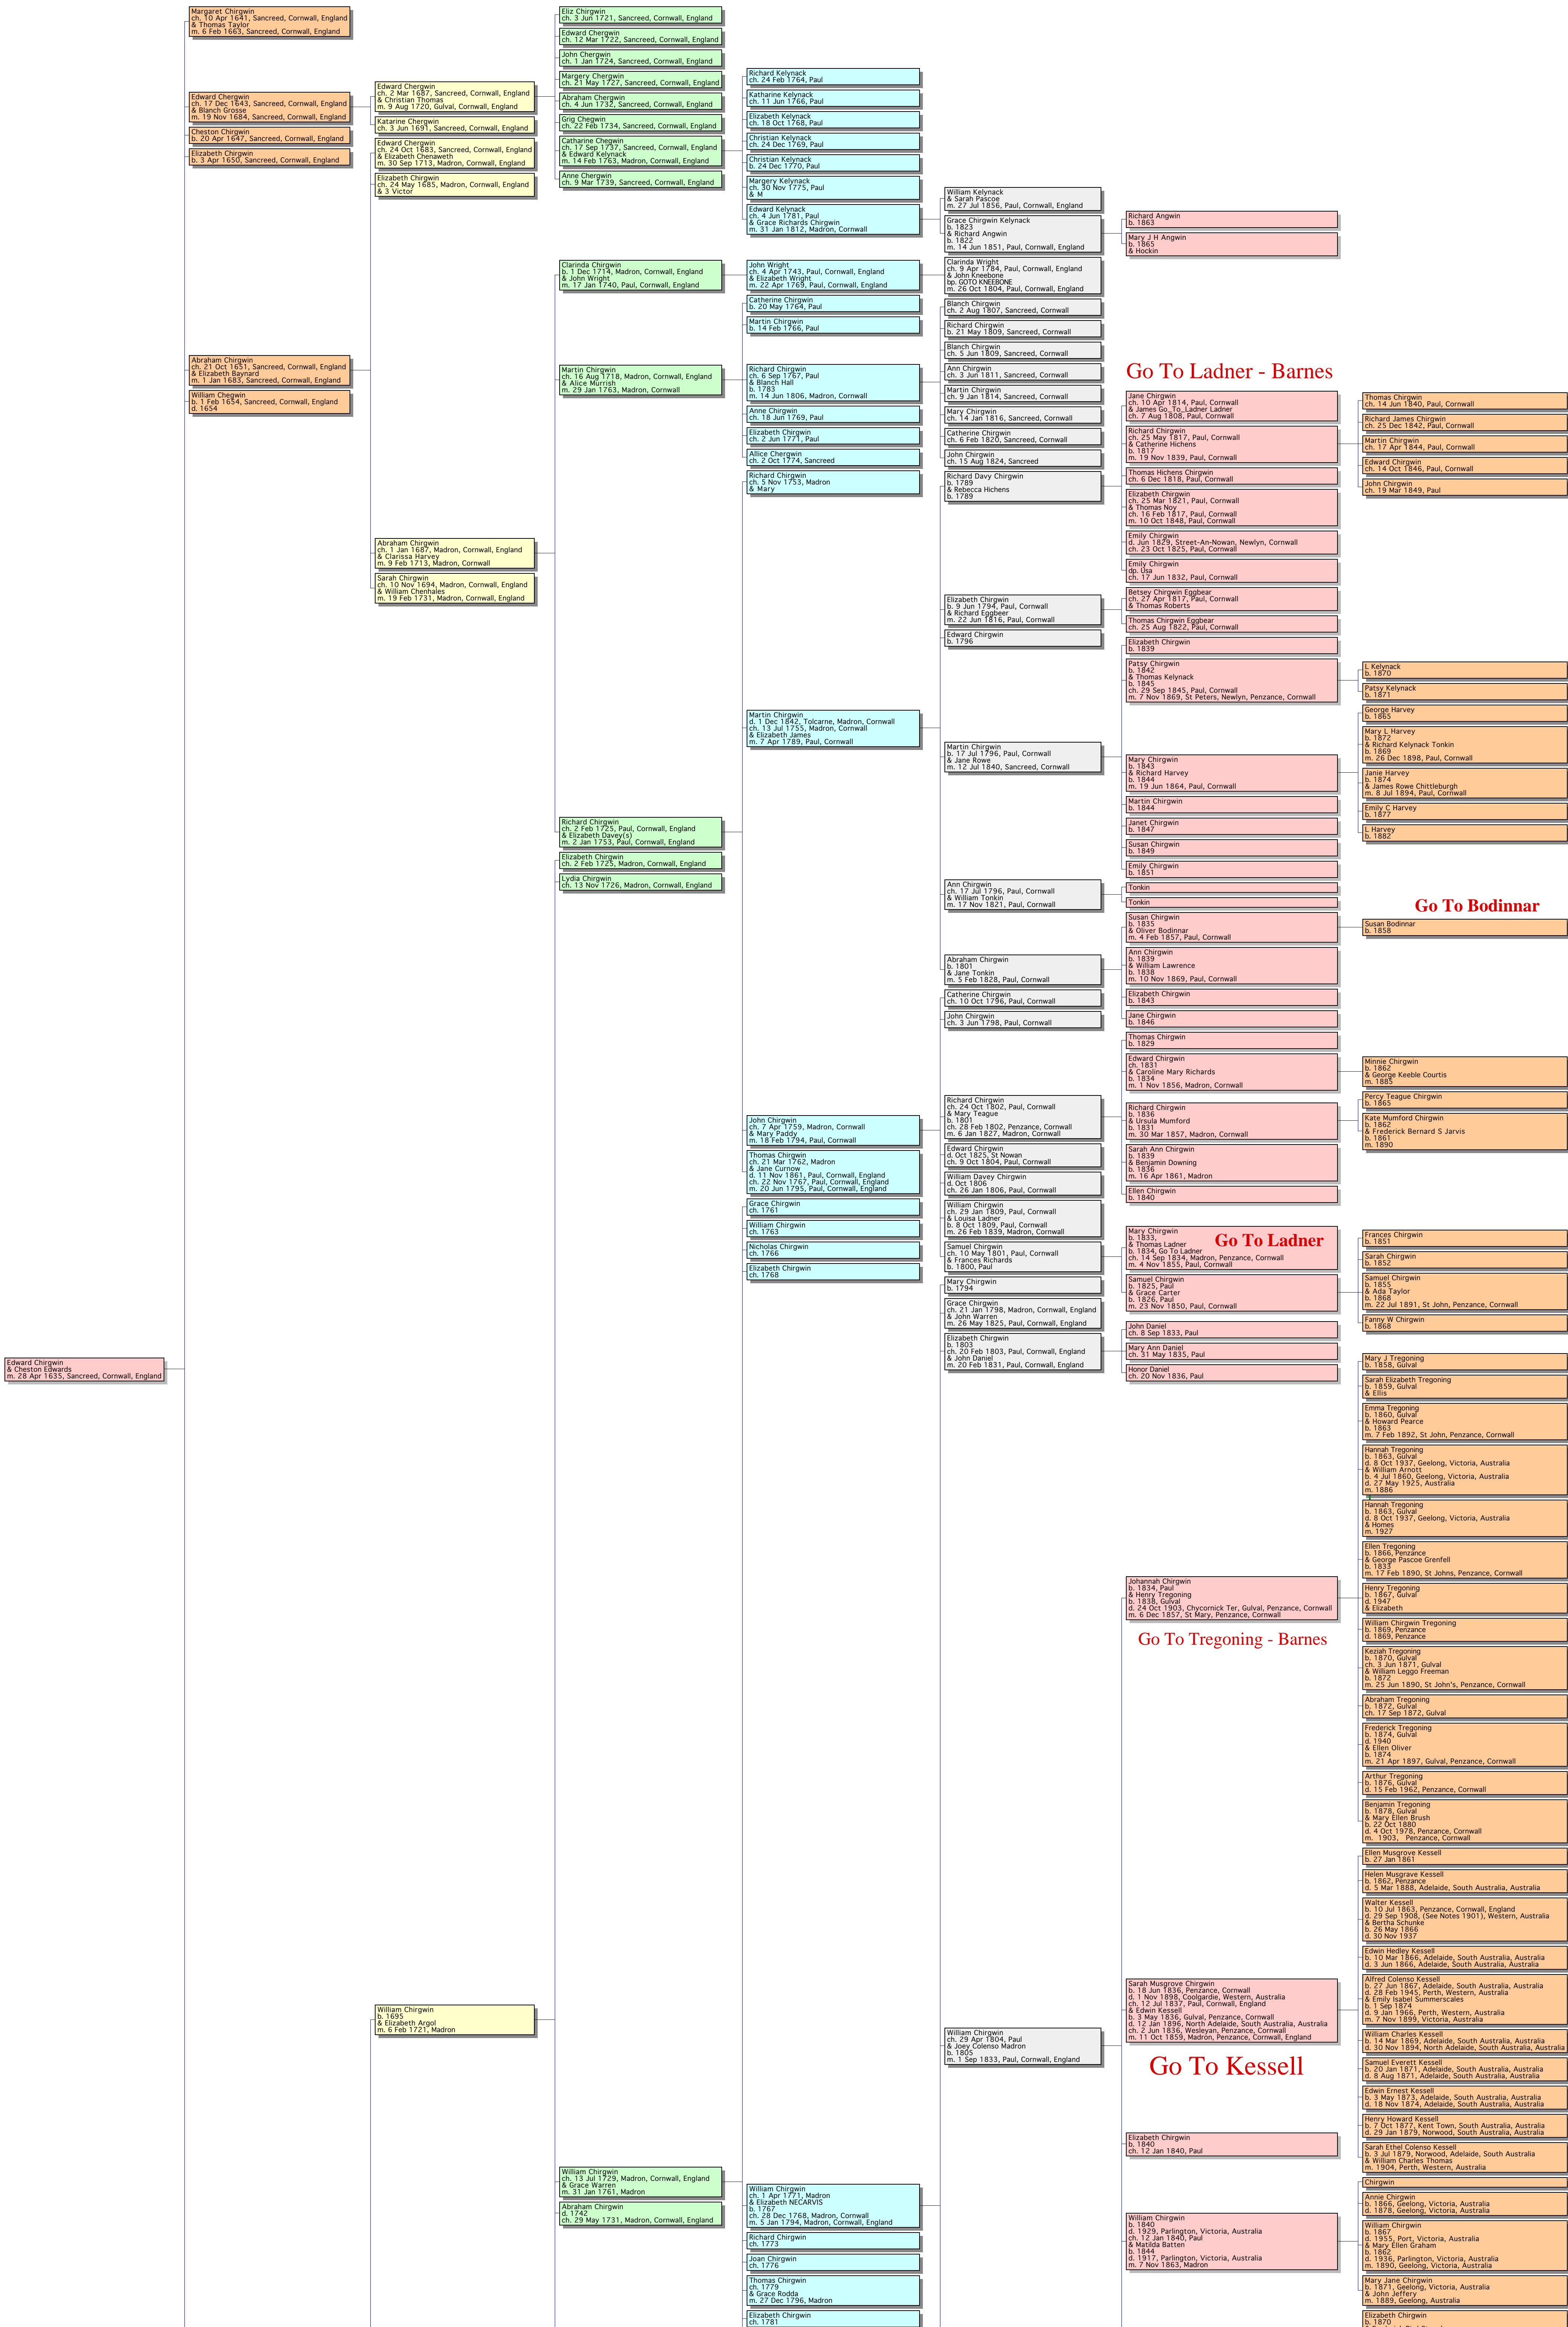

This has taken many years to compile and any errors will be corrected when they come to light

Chirgwin 8 Generation Chart

www.chirgwin.info

Chart supplied for private studies only