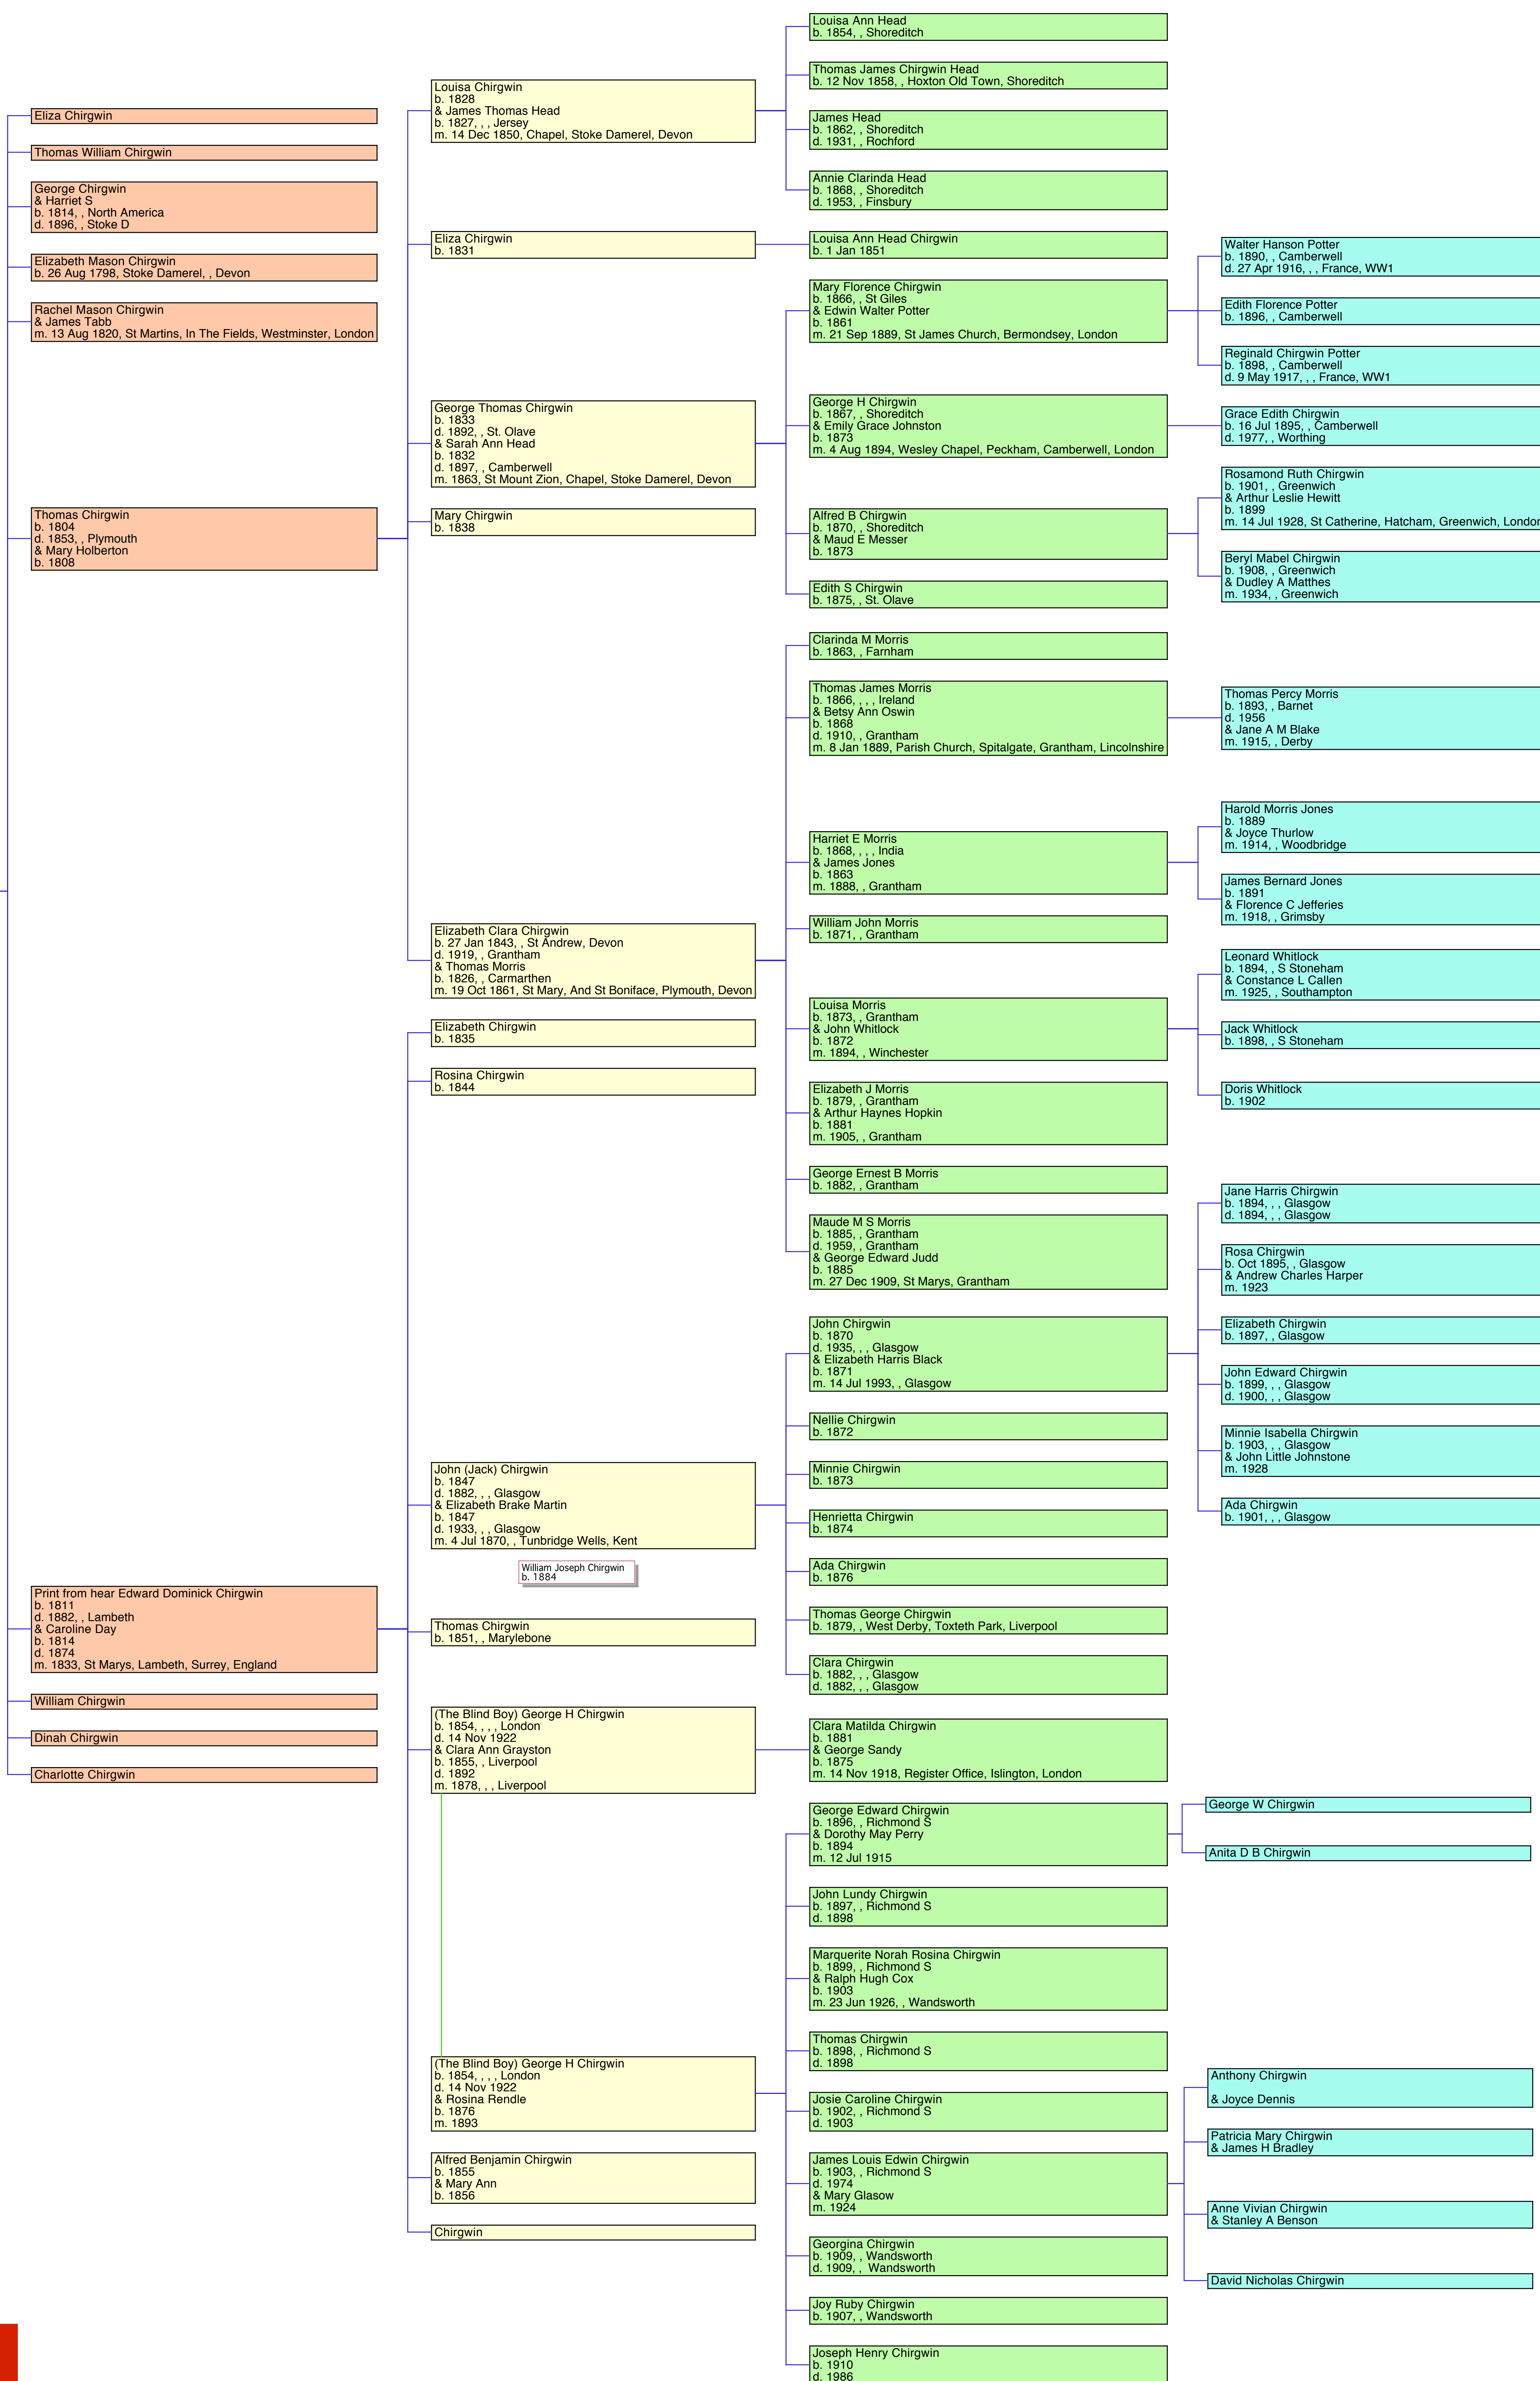

Tom Orty, Tom Chirgwin, G. H. Chirgwin, Jack Chirgwin. "PITCHING" AT VENTNOR, ISLE OF WIGHT.