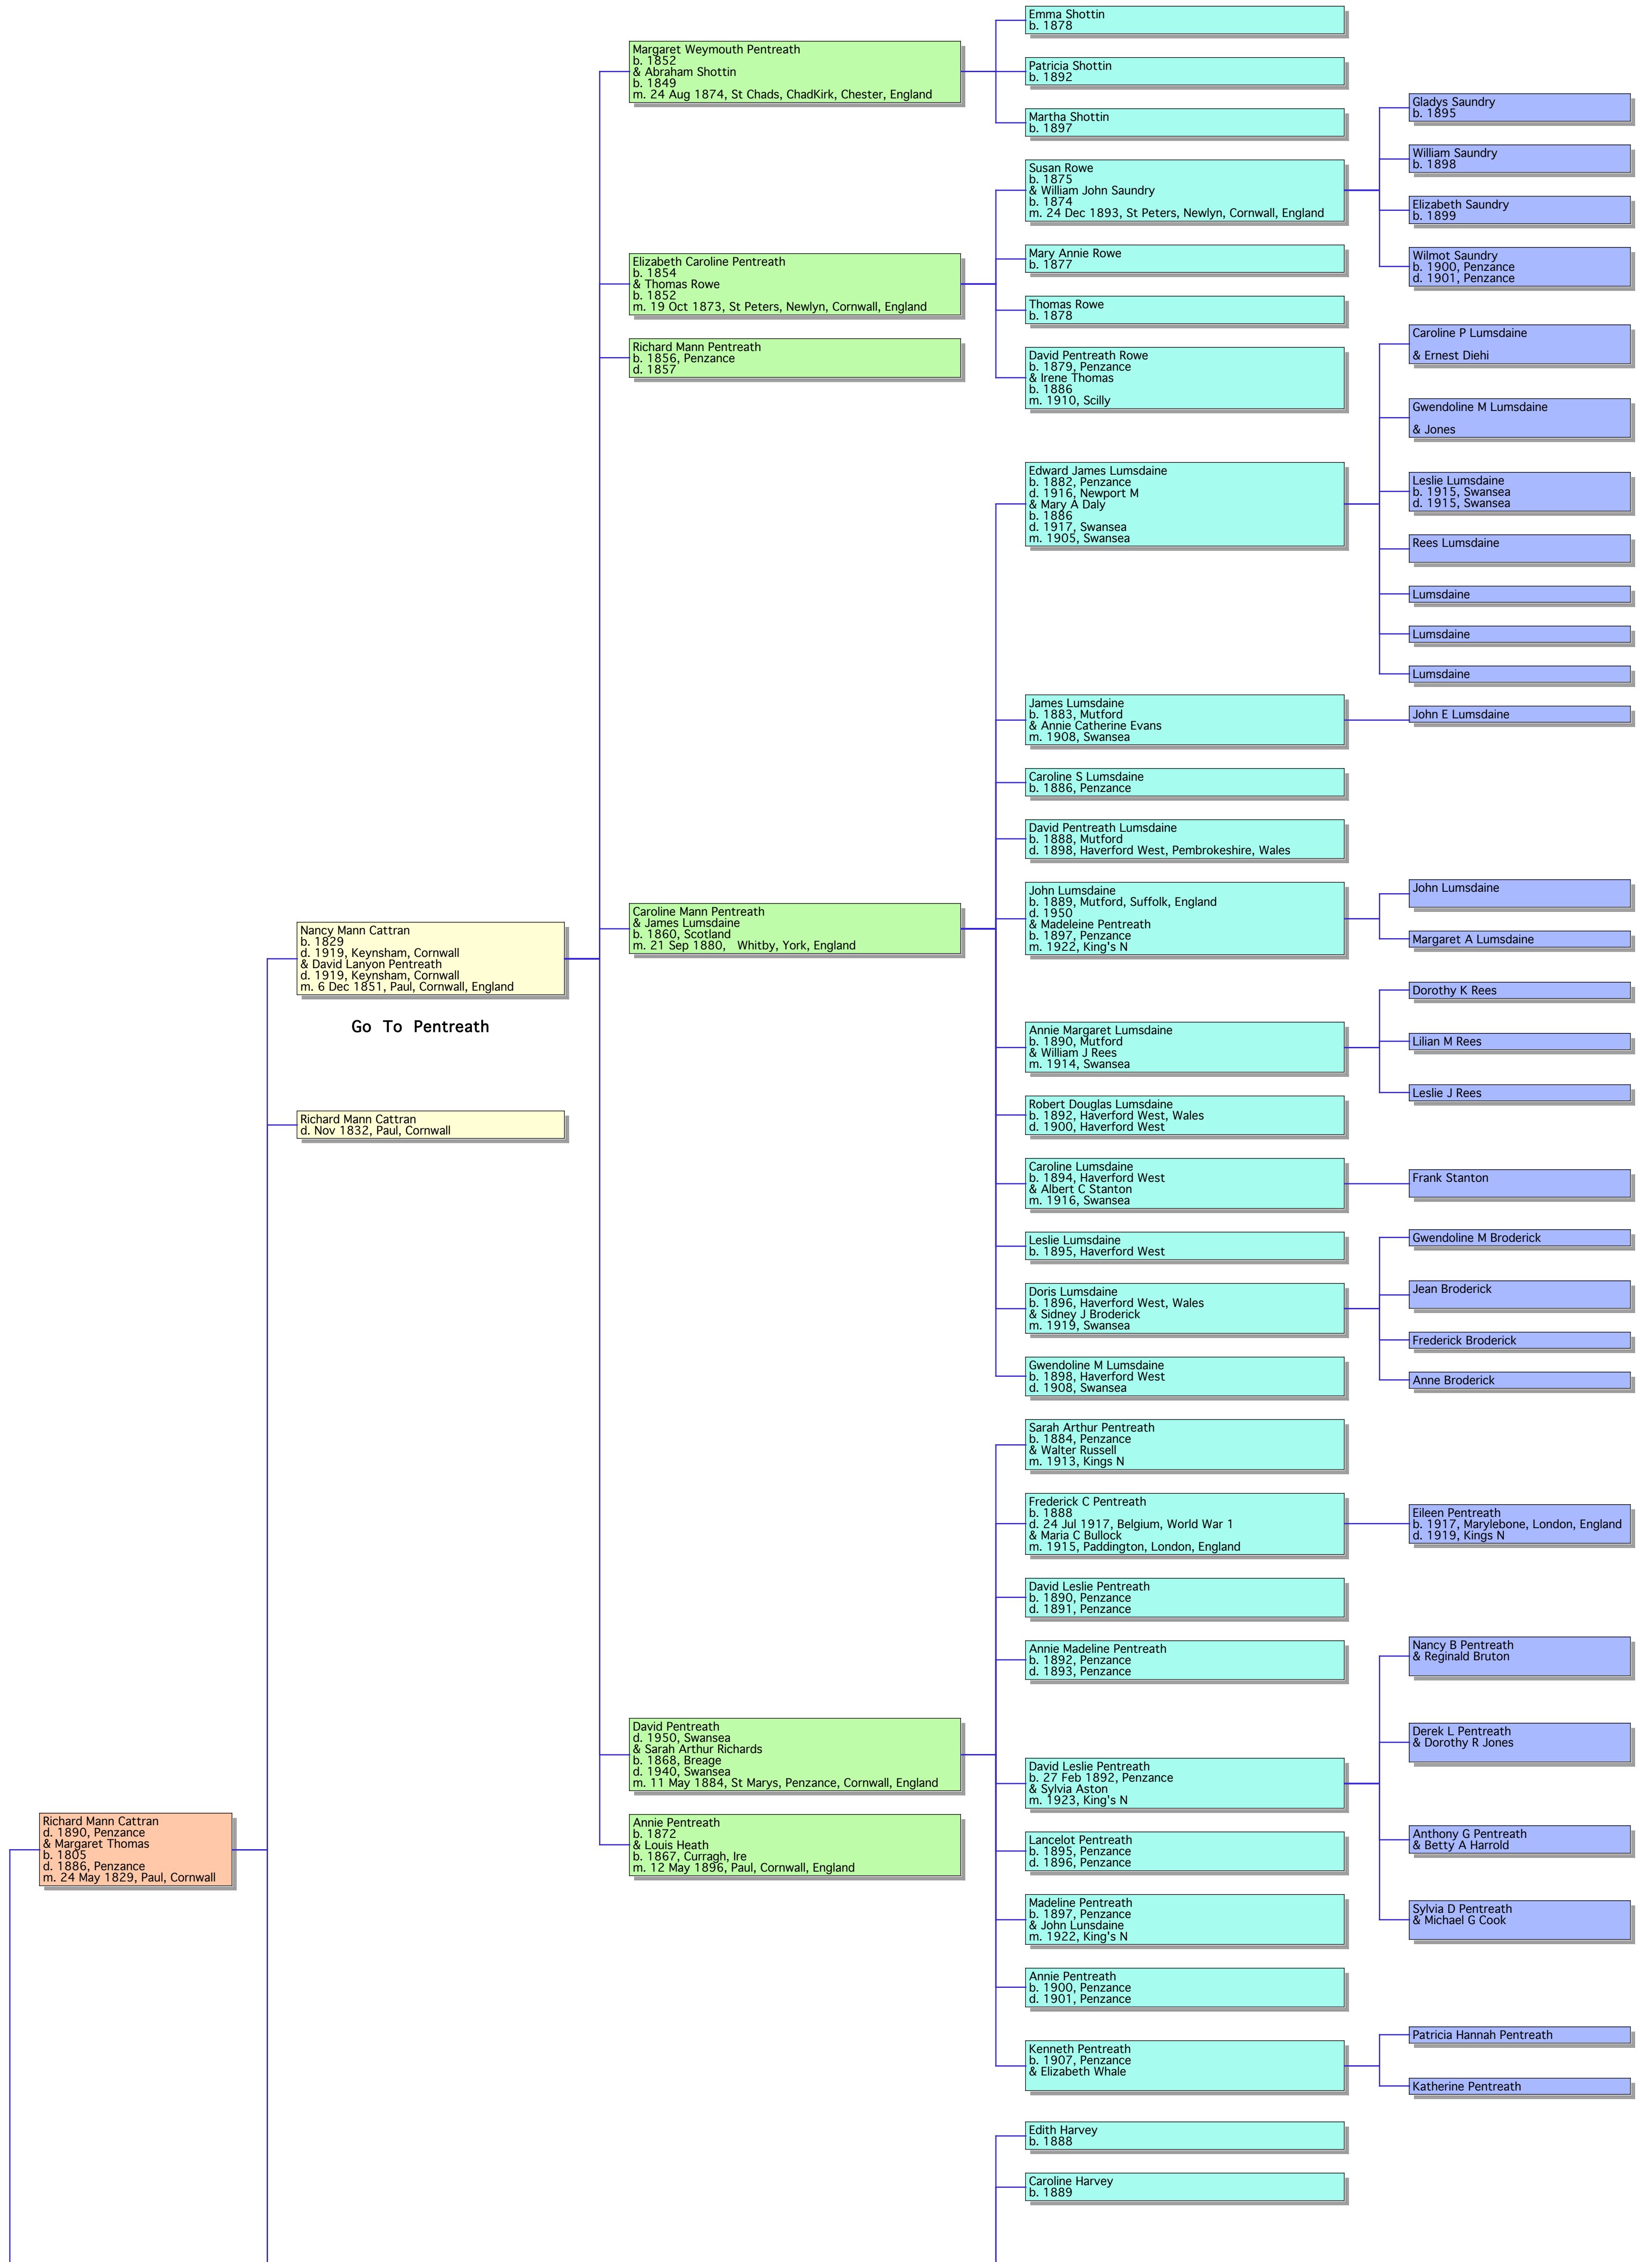

http://www.barnesfamilytree.me

www.penzanceparish.com

Chart 3