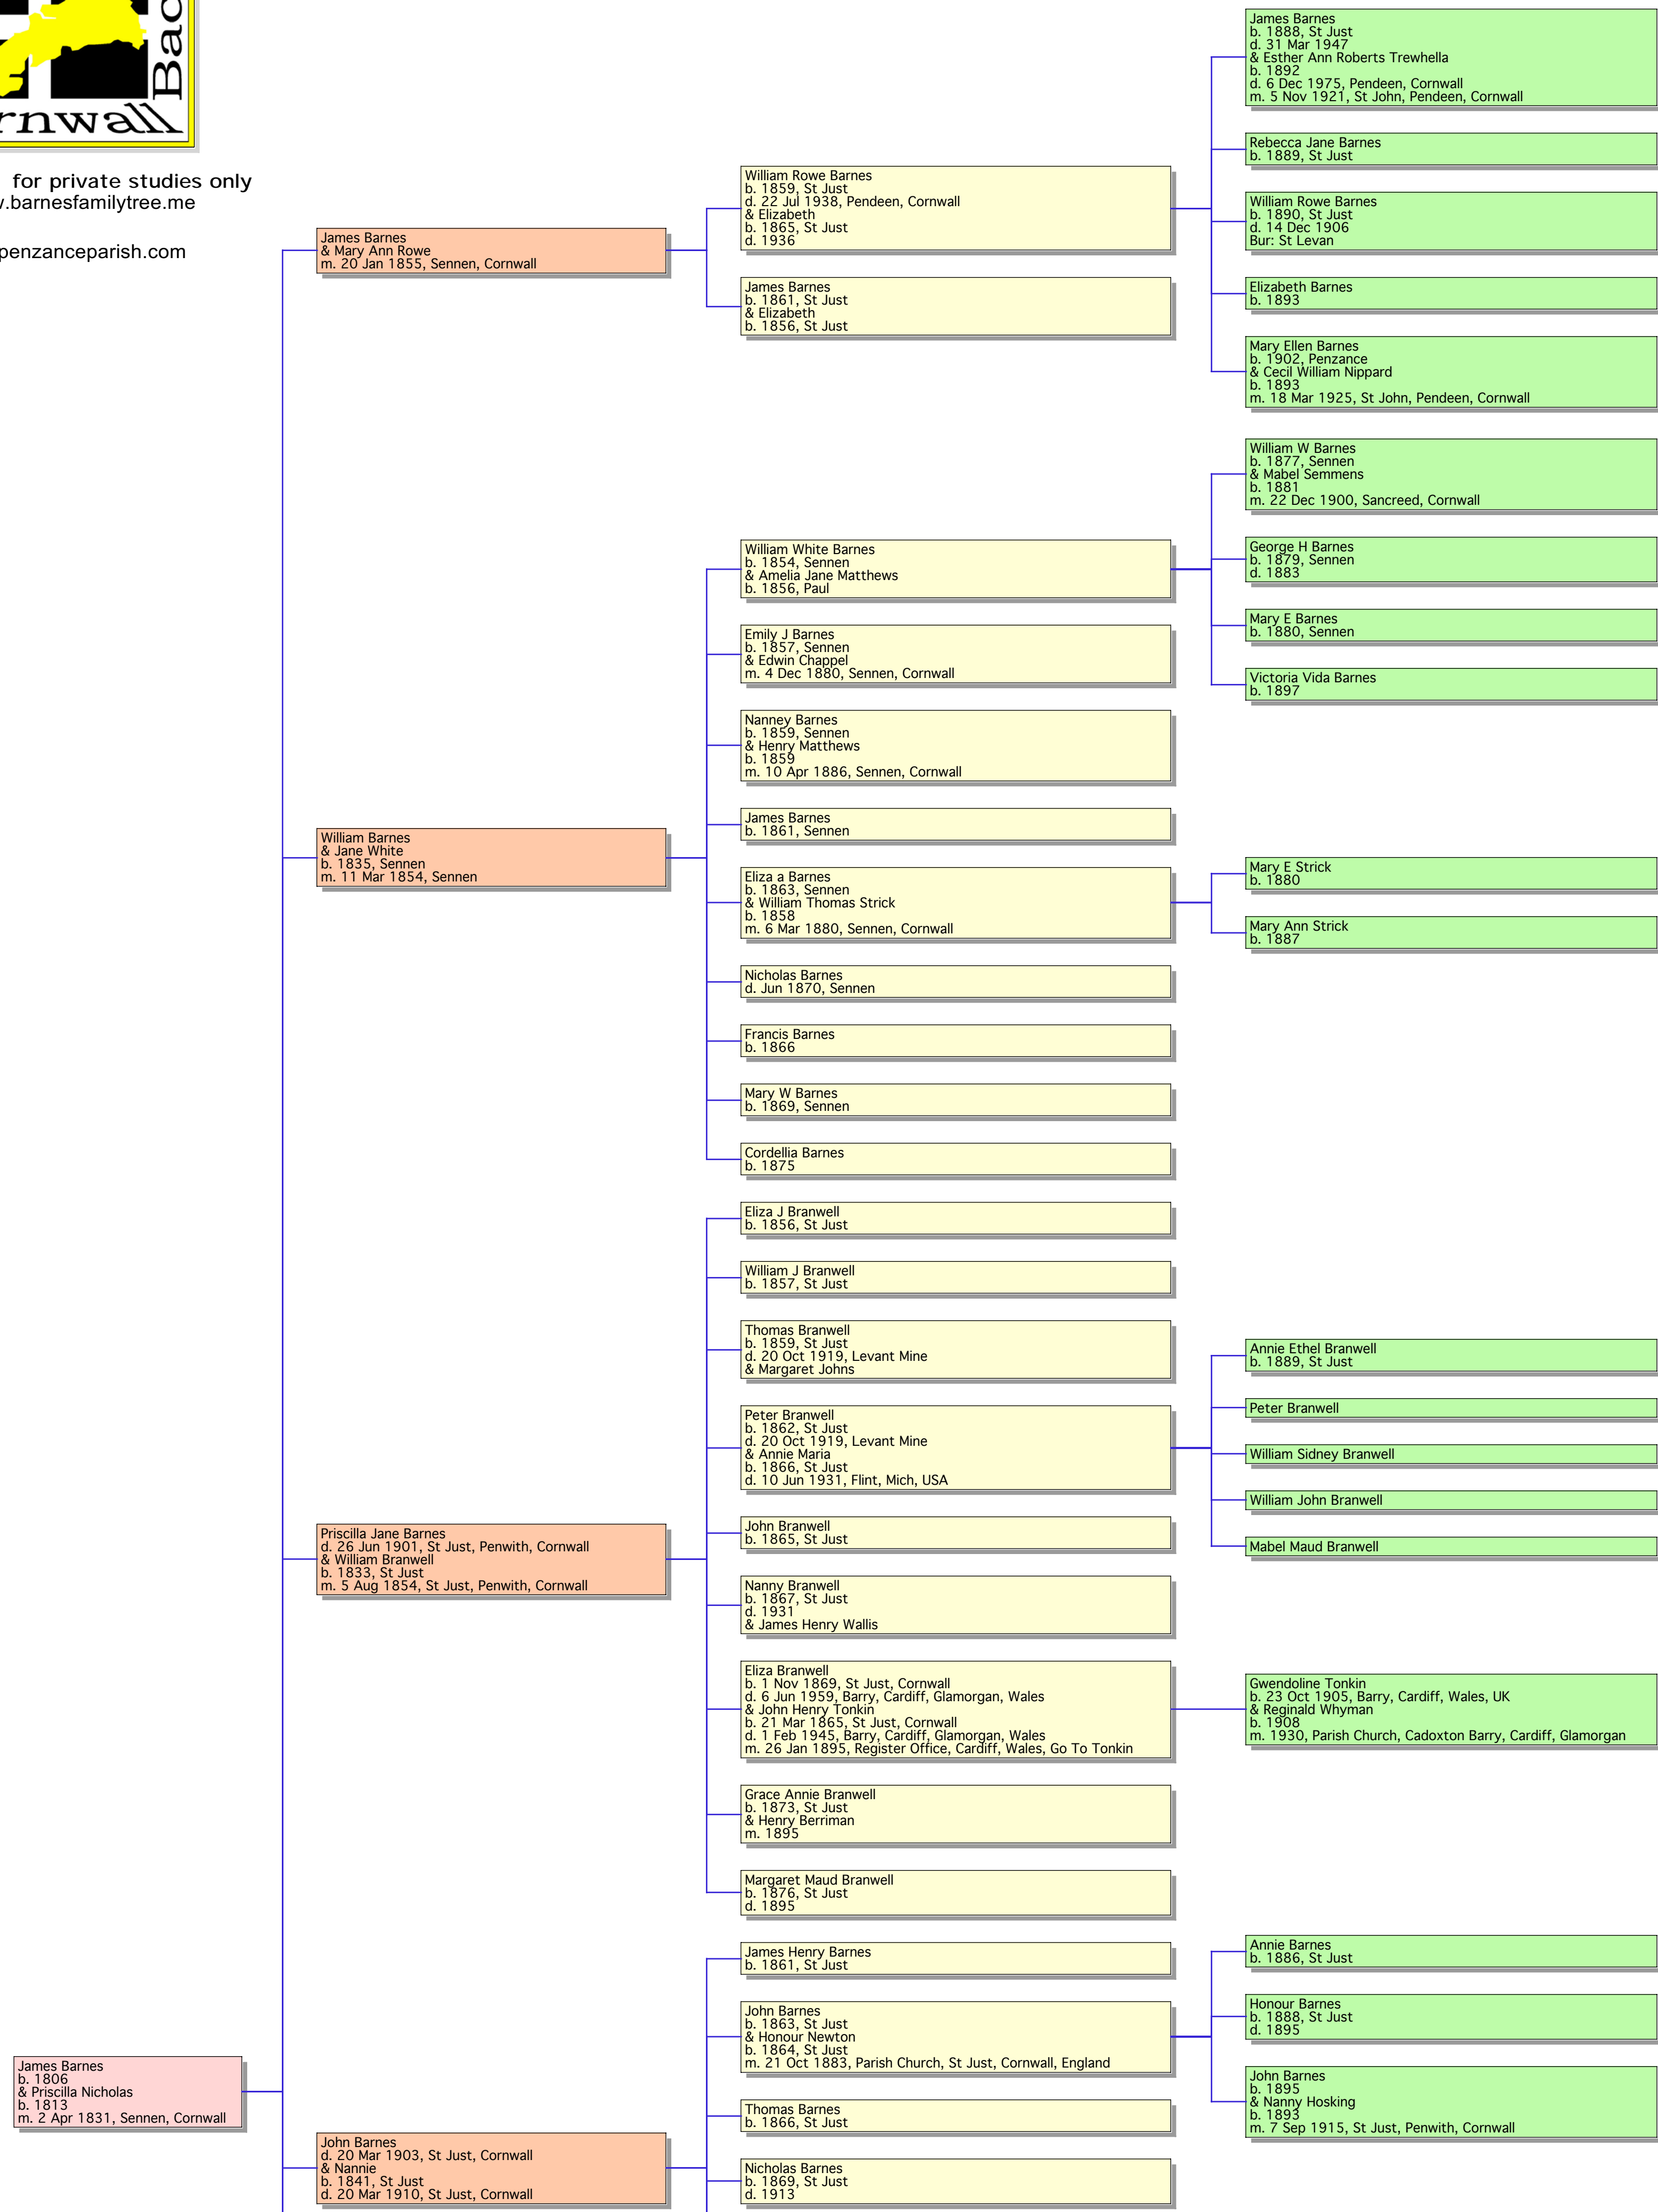

Barnes from the St Just Area Penwith Cornwall

Chart supplied for private studies only  
<http://www.barnesfamilytree.me>

[www.penzanceparish.com](http://www.penzanceparish.com)

This information is provided for personal use ONLY. No profit should ever be gained by the use of this information!