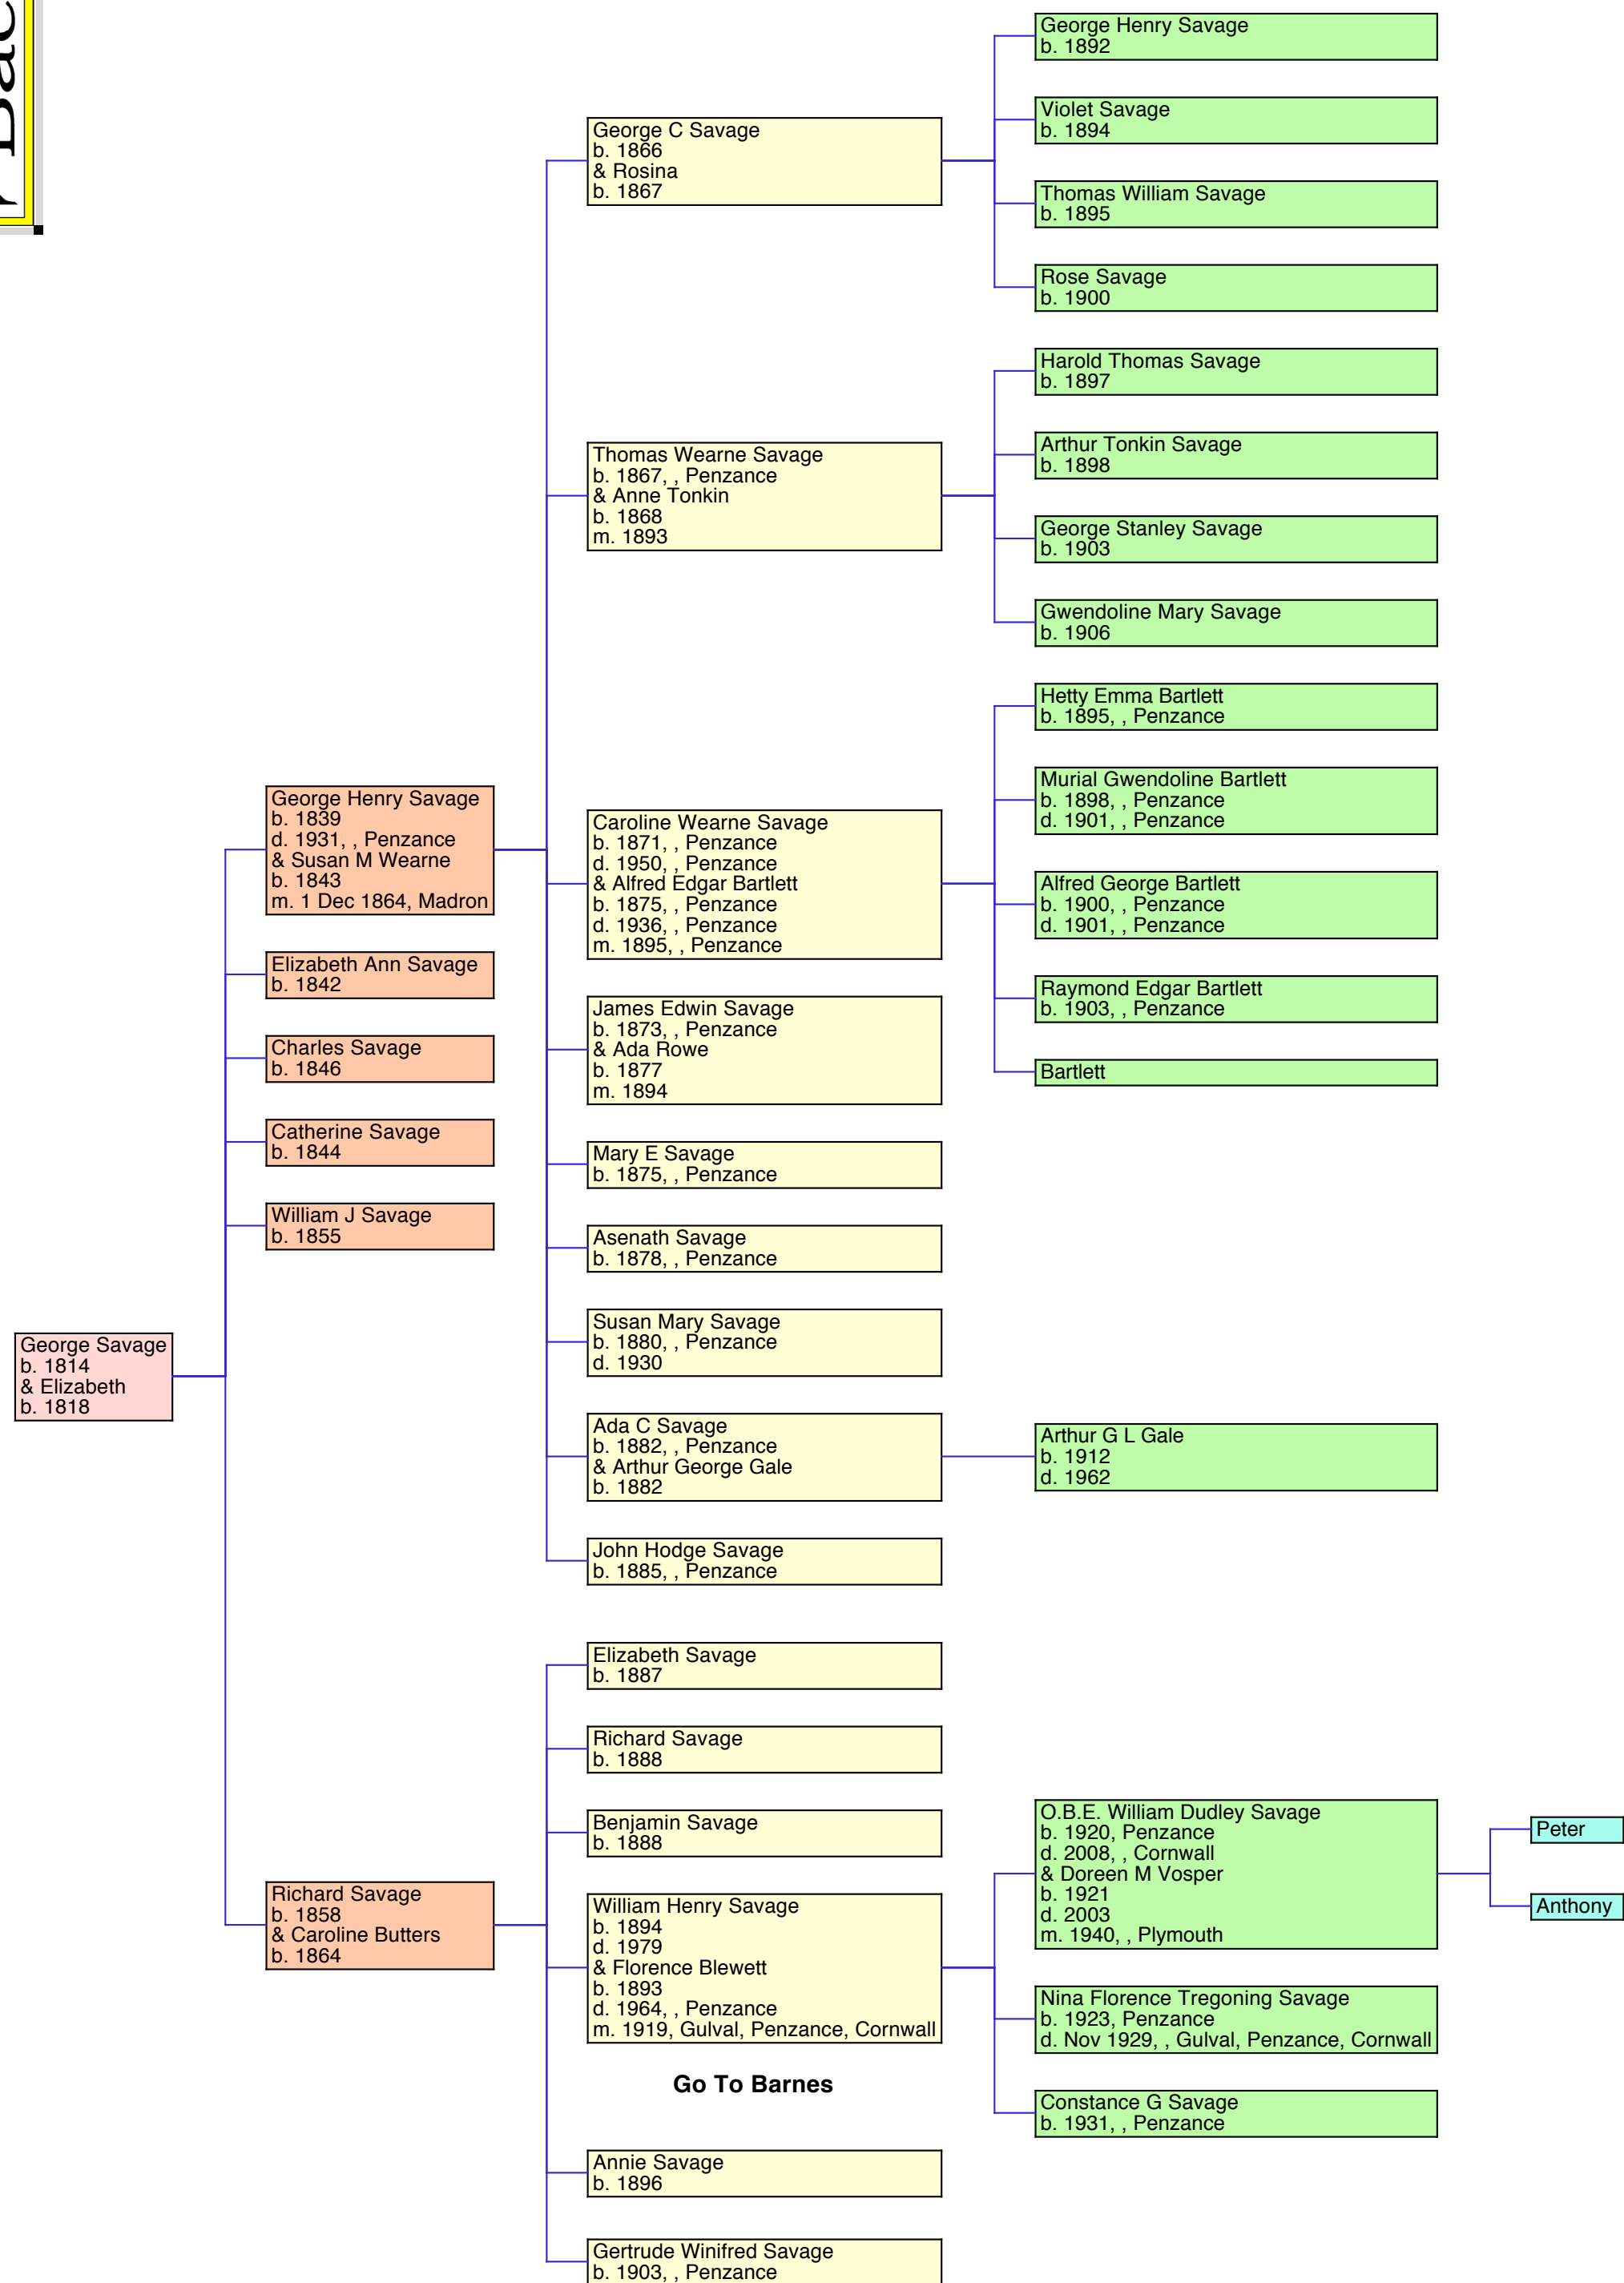

My Descendant Chart

Chart supplied for private studies only
Email: d.i.flaxman.info@blueyonder.co.uk

<http://www.barnesfamilytree.me>

www.penzanceparish.com

This Information is provided for personal use Only. No profit should ever be gained by the use of this Information!