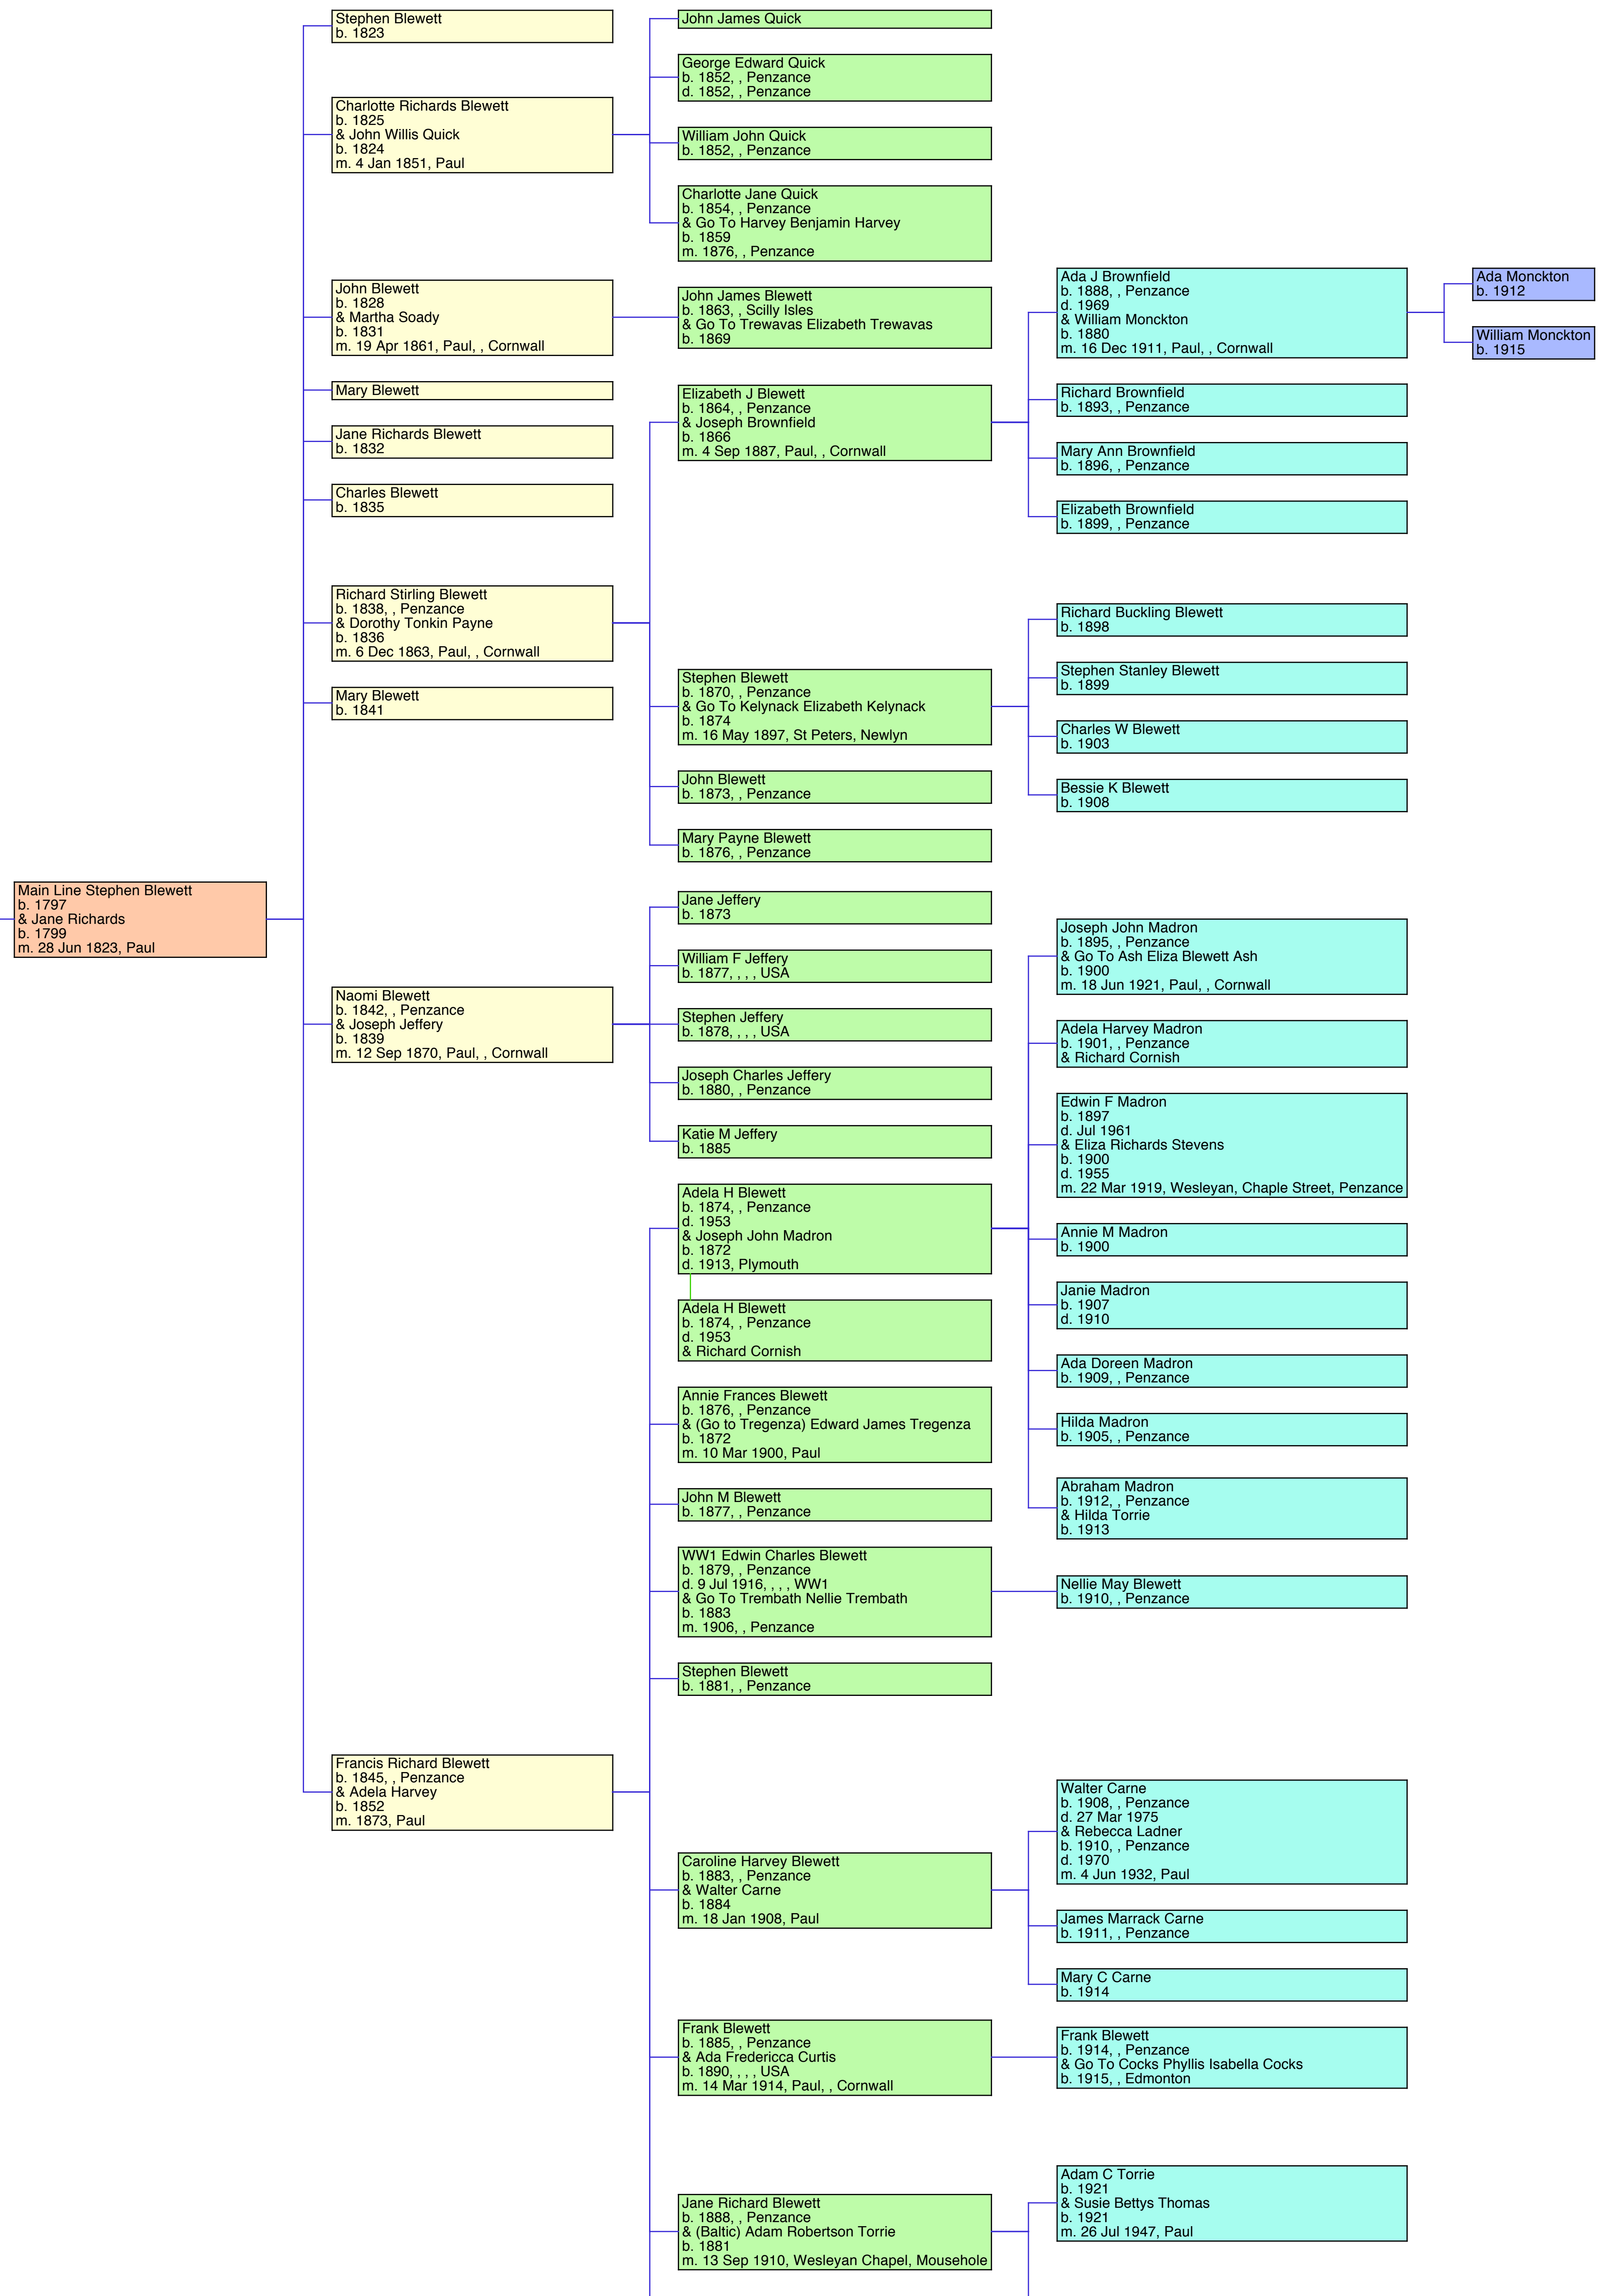

Blewett from Mousehole

Chart supplied for private studies only.
 Email: d.j.flaxman.info@blueyonder.co.uk
<http://www.barnesfamilytree.me>
www.penzanceparish.com

Main Line Stephen Blewett
b. 1775
d. 1856
& Jane Pascoe
m. 31 Jan 1797, Newlyn