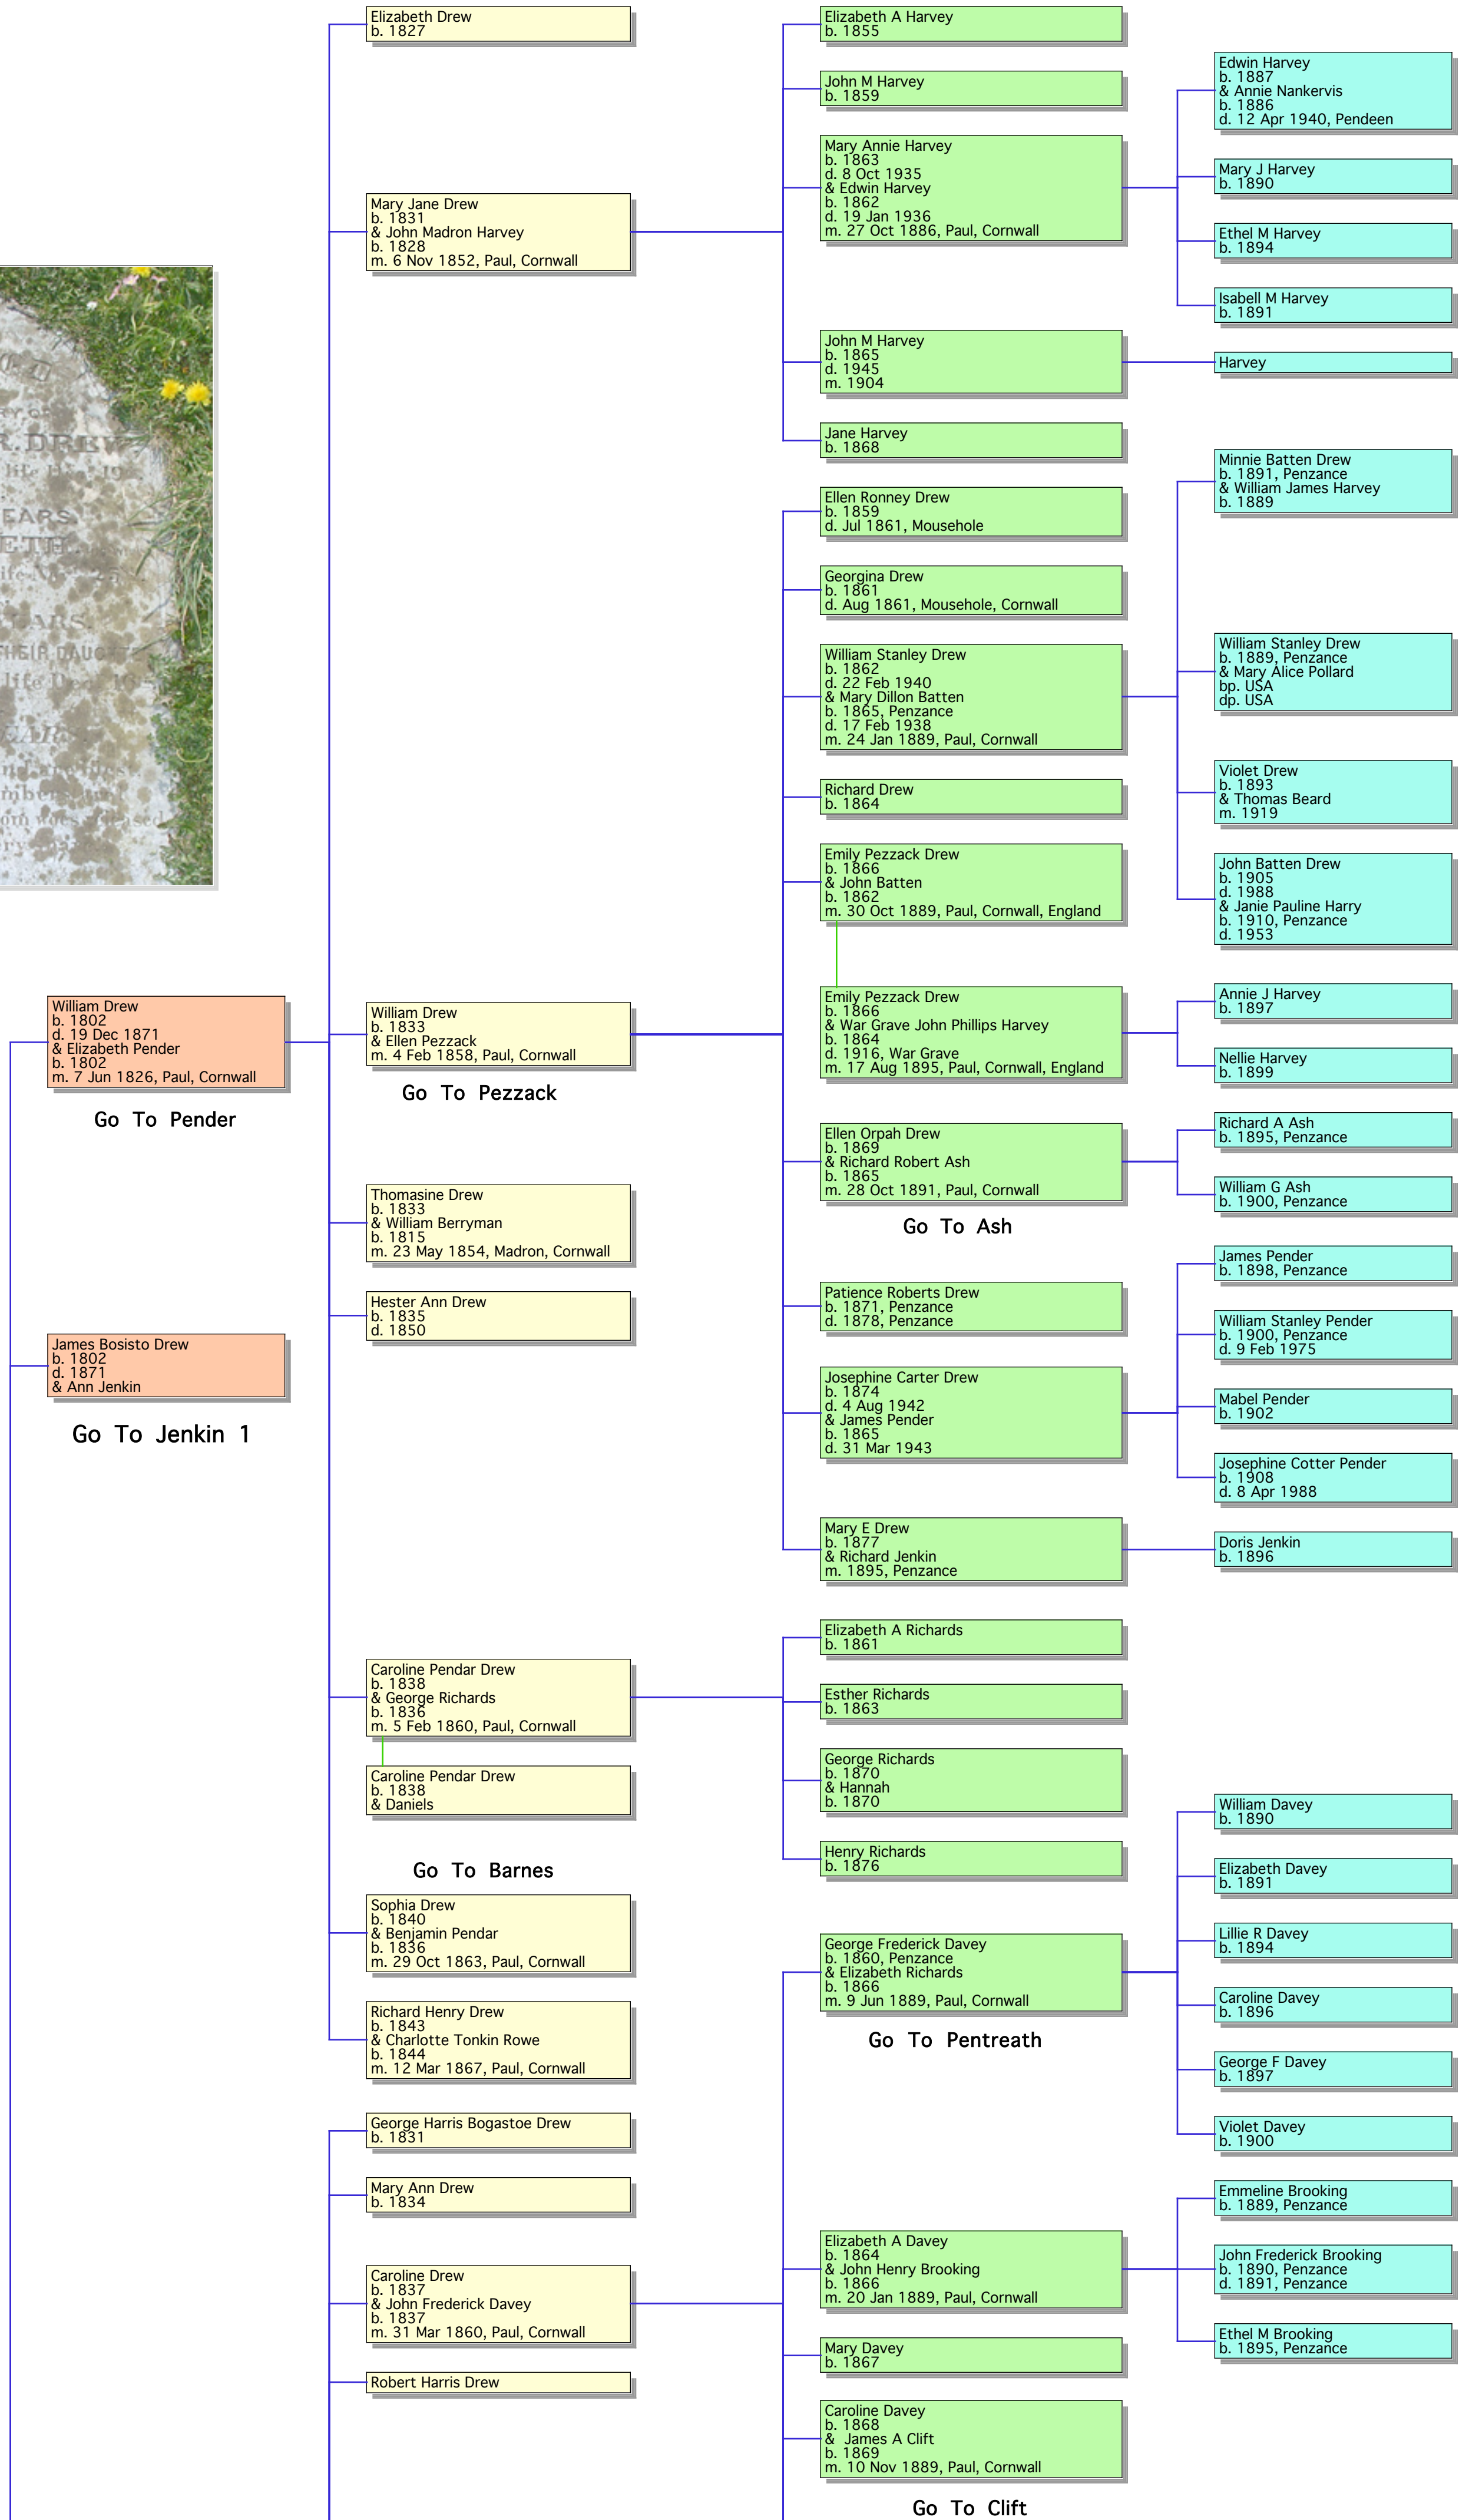

Chart supplied for private studies only
Email: d.i.flaxman.info@blueyonder.co.uk
<http://www.barnesfamilytree.me>
www.penzanceparish.com